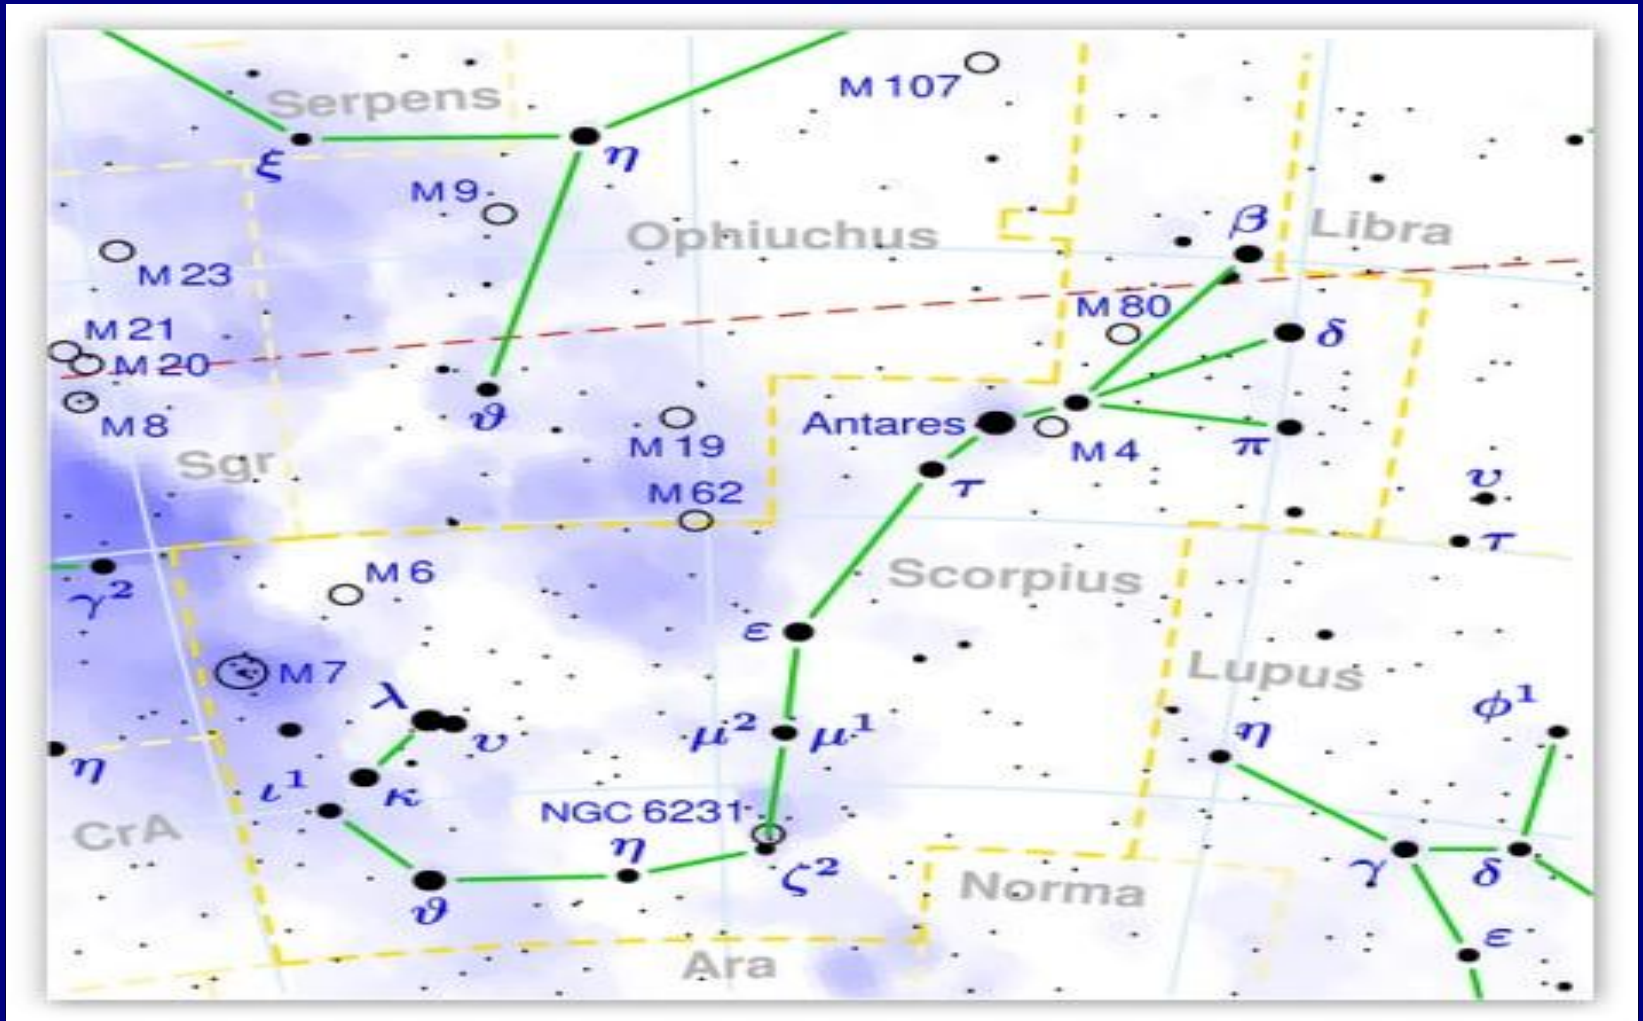

- July 10 – Venus 1.1° N of Regulus
- July 11 - 3:40 PM – New Moon
- July 19/20 – Comet 10P / Tempel
- July 25 - Full Moon
- July 27 – Regulus $\frac{1}{2}^\circ$ NE of Mercury
- July 27 – 4 moons of Saturn within $30''$
- July 28 – Delta Aquarid meteor shower
- July 29-30 – Mars & Saturn within 2°

**July 28, 4 A.M.
Looking south**

VIRGO

• Spica

Denebola •

Mars • Saturn

Venus

LEO

CORVUS

10°

Mercury •

July 31, 1 hour after sunset
Looking west

Constellations Scorpius / Ophiuchus

Target List

Scorpius / Ophiuchus

Object	Type	Mag	Size / Sep
M19	Globular Cluster	7.2	14'
M62	Globular Cluster	6.6	10'
M80	Globular Cluster	7.2	8'
M6	Open Cluster	4.2	15'
M7	Open Cluster	3.3	80'
NGC6281	Open Cluster	5.4	12'
NGC6400	Open Cluster	8.8	12'
NGC6302	Planetary Nebula	9.6	90" x 35"
Beta Scorpii	Double Star	2.9 / 6.9	13.6"
Nu Scorpii	Double Double	4.2 / 6.6	41"

Target List

Object	Description	R.A.	Declination
M19	GC 22,000 LY	17h 02.6m	-26° 16'
M62	GC 22,000 LY	17h 01.2m	-30° 07'
M80	GC 36,000 LY	16h 17.0m	-22° 59'
M6	Butterfly Cluster	17h 40.1m	-32° 13'
M7	Ptolemy Cluster	17h 53.9m	-34° 49'
NGC6281	OC 2,000 LY	17h 04.7m	-37° 59'
NGC6400	Open Cluster	17h 40.2m	-36° 58'
NGC6302	Bug Nebula	17h 13.7m	-37° 06'
Beta Scorpii	Graffias	16h 05.4m	-19° 48'
Nu Scorpii	Prim 1.3" Sec 2.4"	16h 12.0m	-19° 28'