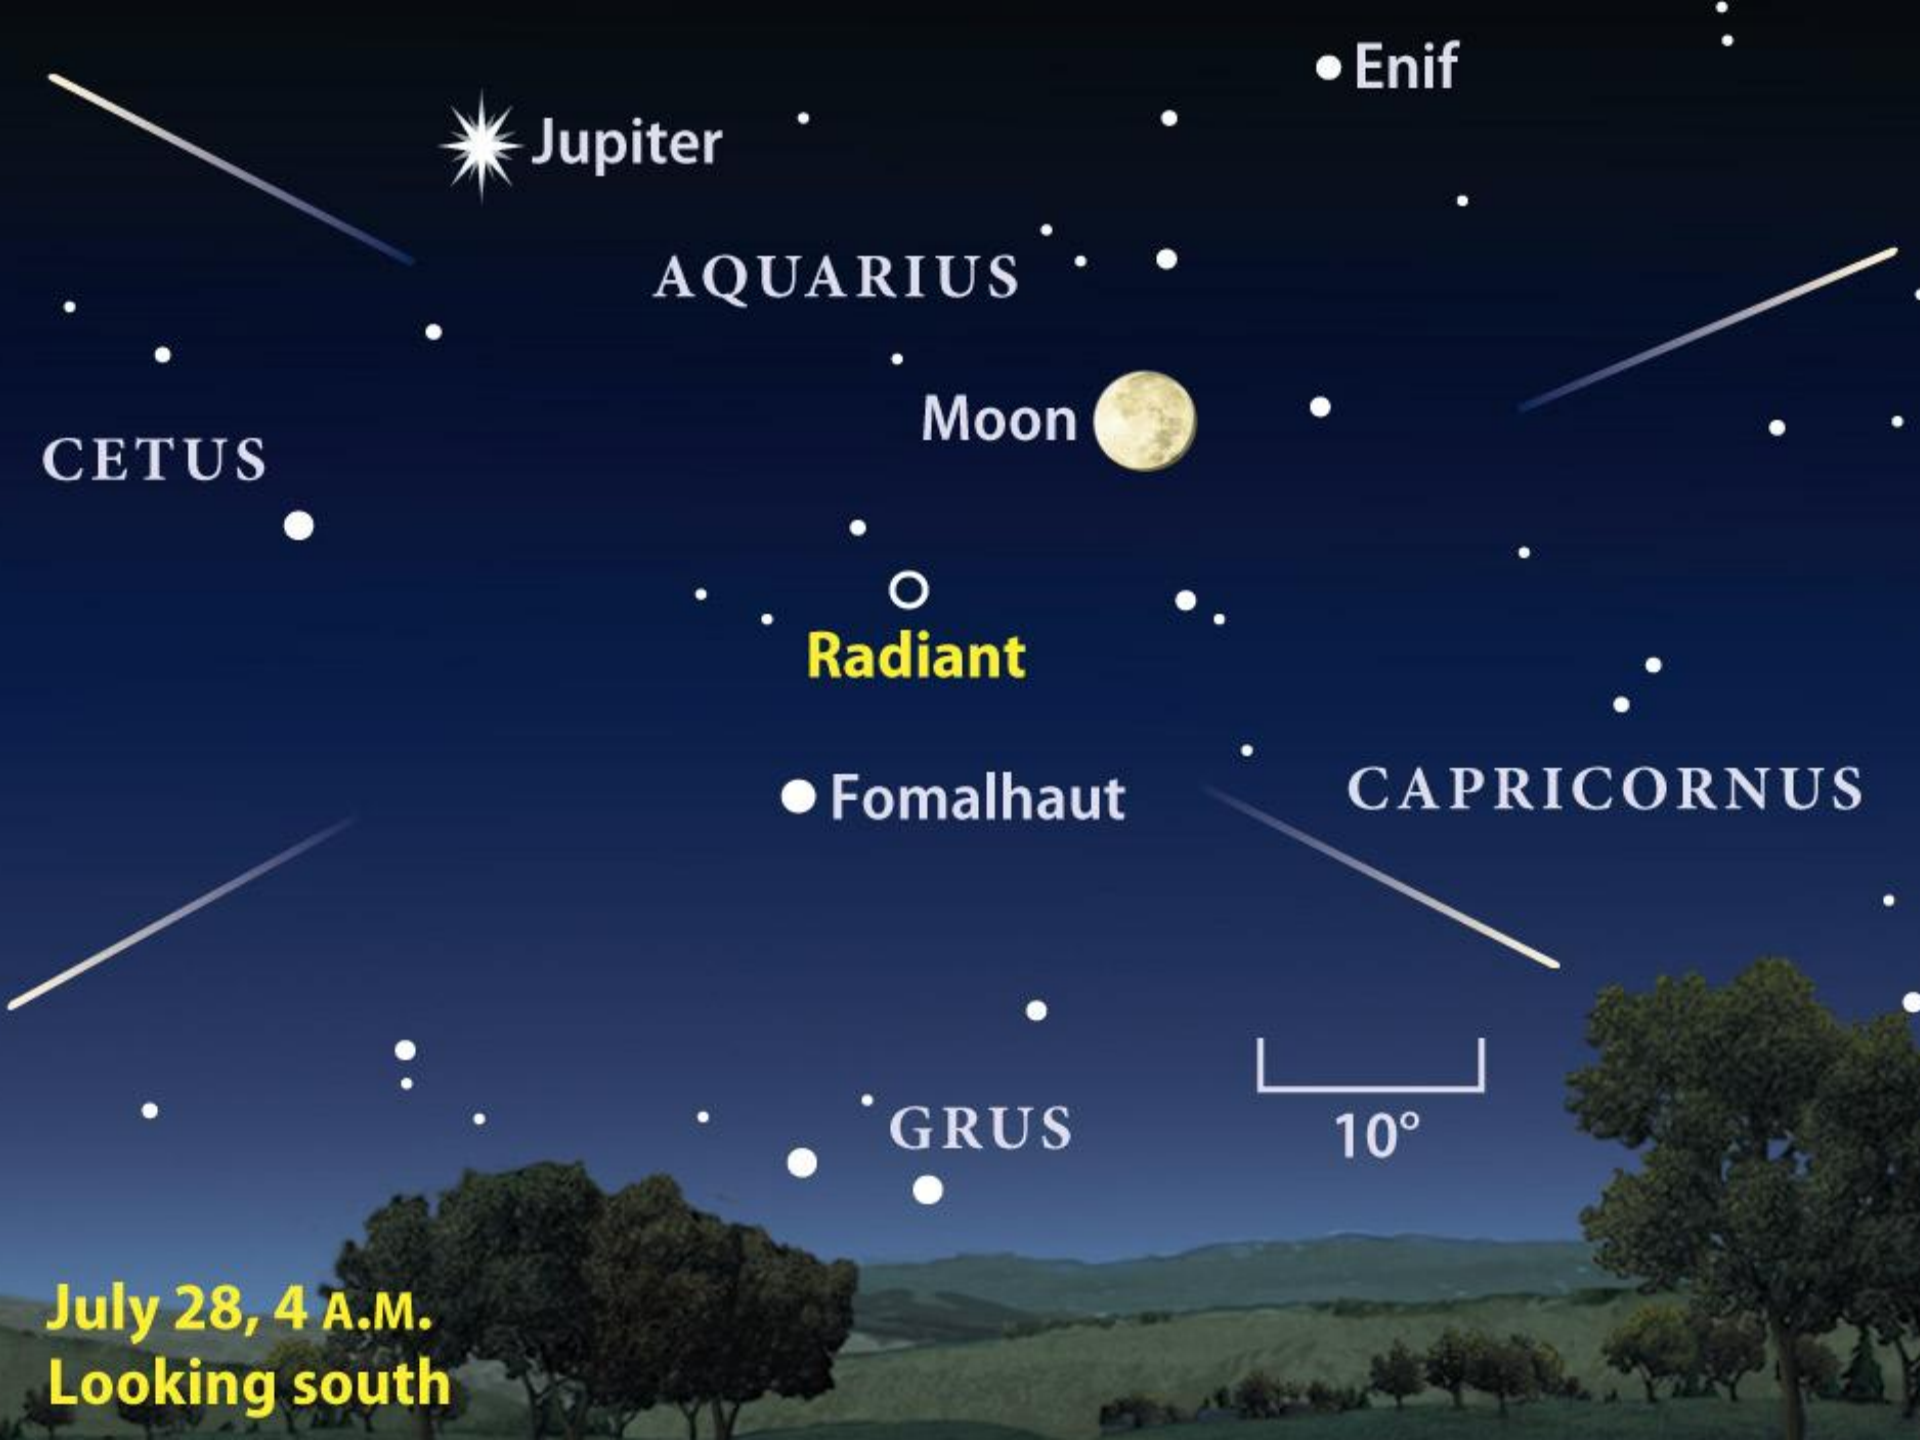

Jupiter

• Enif

AQUARIUS

CETUS

Moon

Radiant

• Fomalhaut

CAPRICORNUS

GRUS

10°

**July 28, 4 A.M.
Looking south**