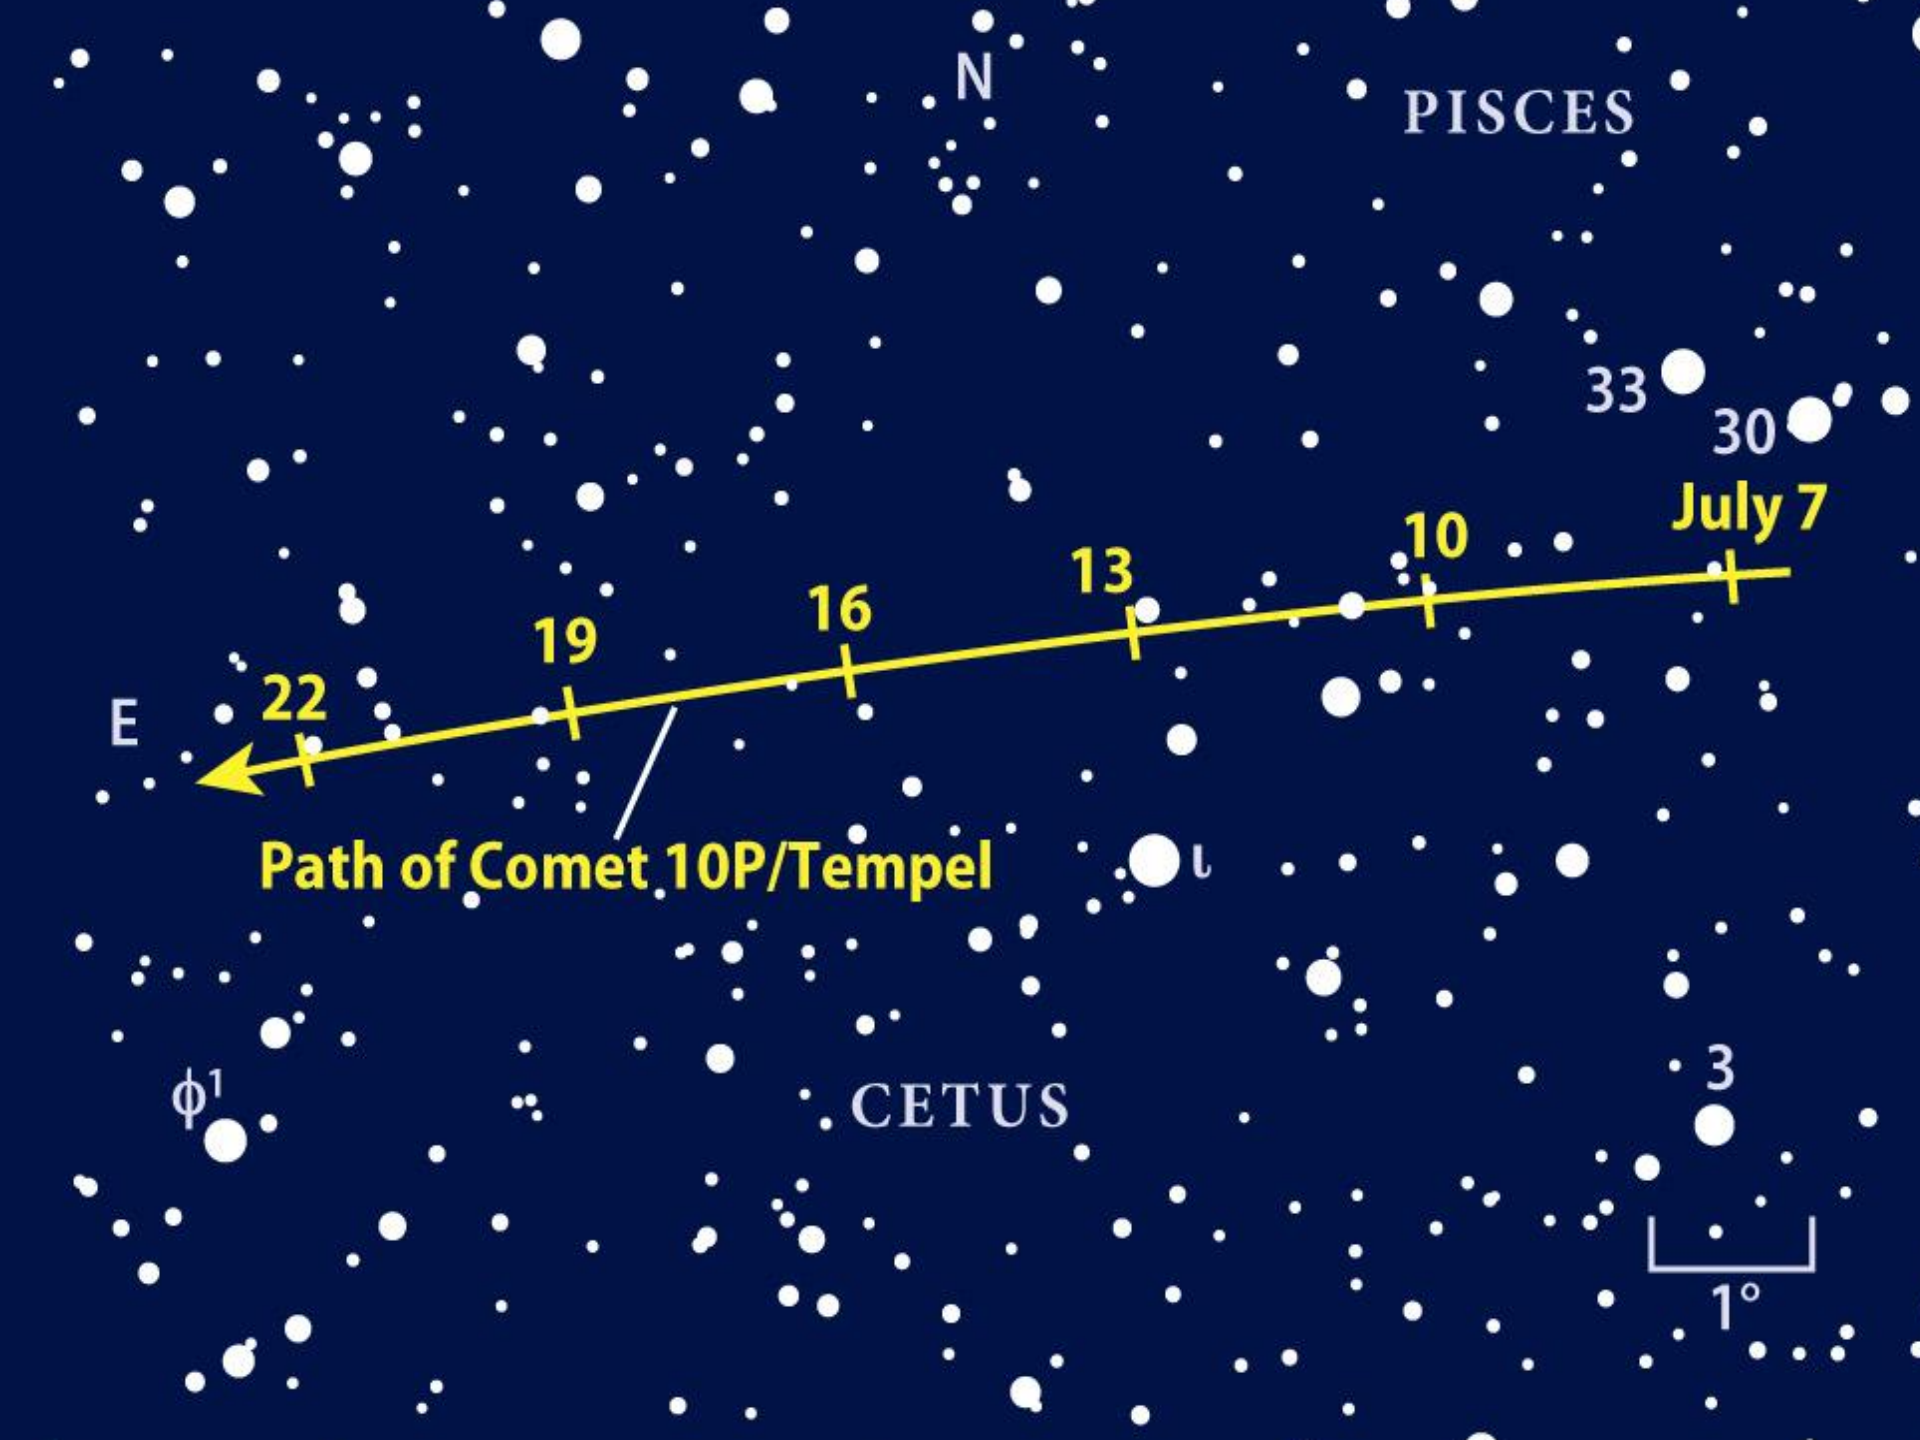

- July 10 – Venus 1.1° N of Regulus
- July 11 - 3:40 PM – New Moon
- July 19/20 – Comet 10P / Tempel
- July 25 - Full Moon
- July 27 – Regulus $\frac{1}{2}^\circ$ NE of Mercury
- July 27 – 4 moons of Saturn within $30''$
- July 28 – Delta Aquarid meteor shower
- July 29-30 – Mars & Saturn within 2°

Astro Events

Next month's events ...

- August 1 – Saturn- Mars- Venus 7° apart
- August 6 – Mercury at greatest eastern elongation
- August 8 – Next CE meeting

Dusk, July 9

1 hour after sunset

Looking West

Regulus

CORVUS

10°

July 15, 1 hour after sunset
Looking west-southwest

PISCES

N

33

30

July 7

10

13

16

19

22

E

Path of Comet 10P/Tempel