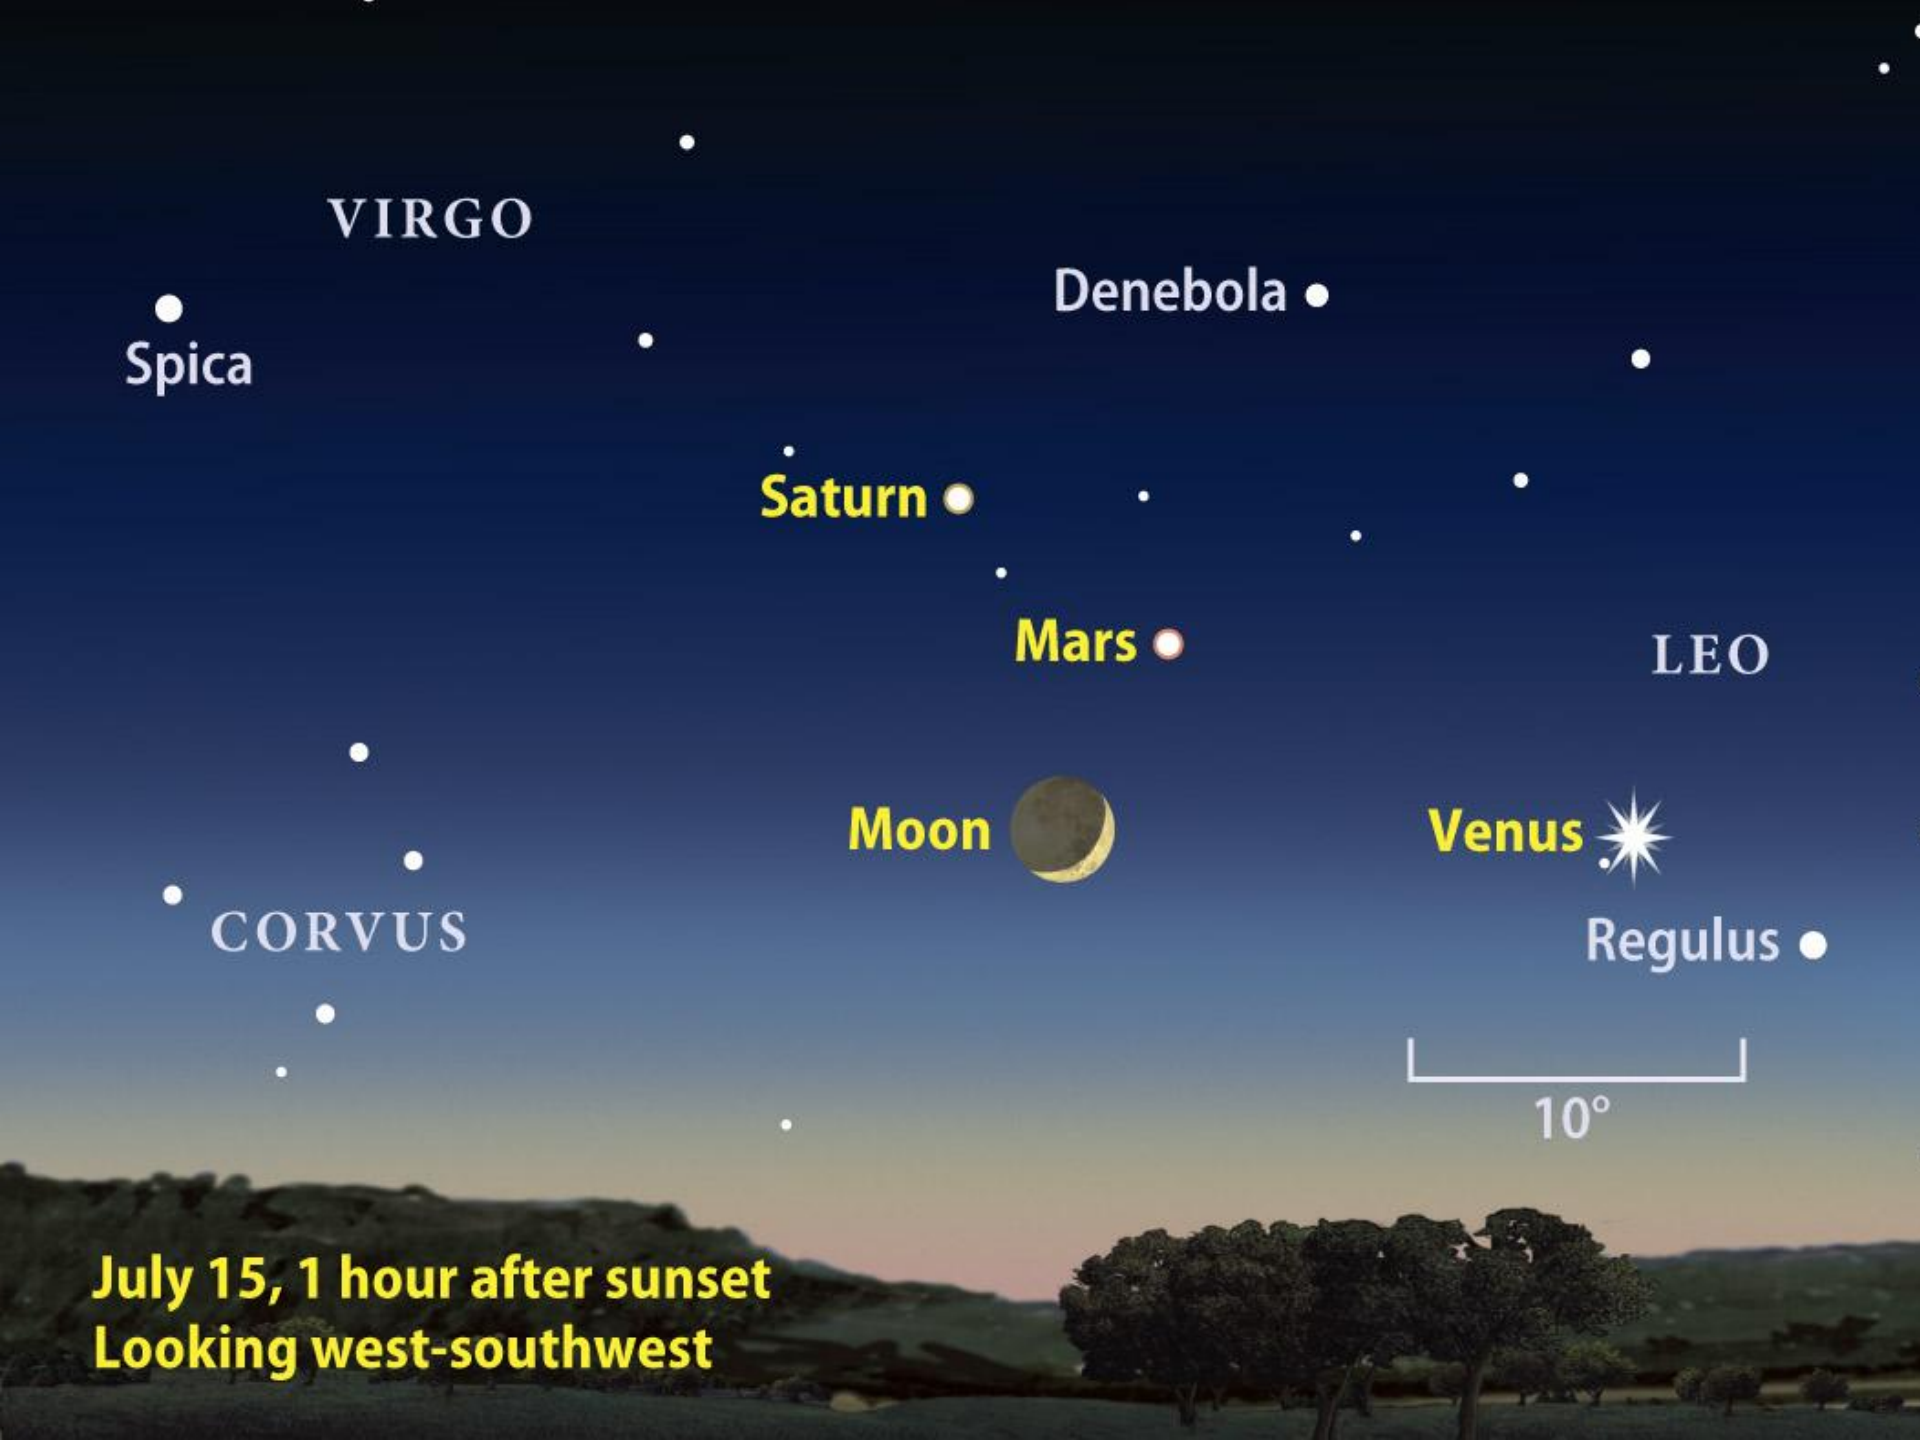

- July 10 – Venus 1.1° N of Regulus
- July 11 - 3:40 PM – New Moon
- July 19/20 – Comet 10P / Tempel
- July 25 - Full Moon
- July 27 – Regulus $\frac{1}{2}^\circ$ NE of Mercury
- July 27 – 4 moons of Saturn within $30''$
- July 28 – Delta Aquarid meteor shower
- July 29-30 – Mars & Saturn within 2°

Astro Events

Next month's events ...

- August 1 – Saturn- Mars- Venus 7° apart
- August 6 – Mercury at greatest eastern elongation
- August 8 – Next CE meeting

Dusk, July 9

1 hour after sunset

Looking West

Regulus

CORVUS

10°

July 15, 1 hour after sunset
Looking west-southwest

PISCES

N

33

30

**July 28, 4 A.M.
Looking south**

VIRGO

• Spica

Denebola •

Mars • Saturn

Venus

LEO

CORVUS