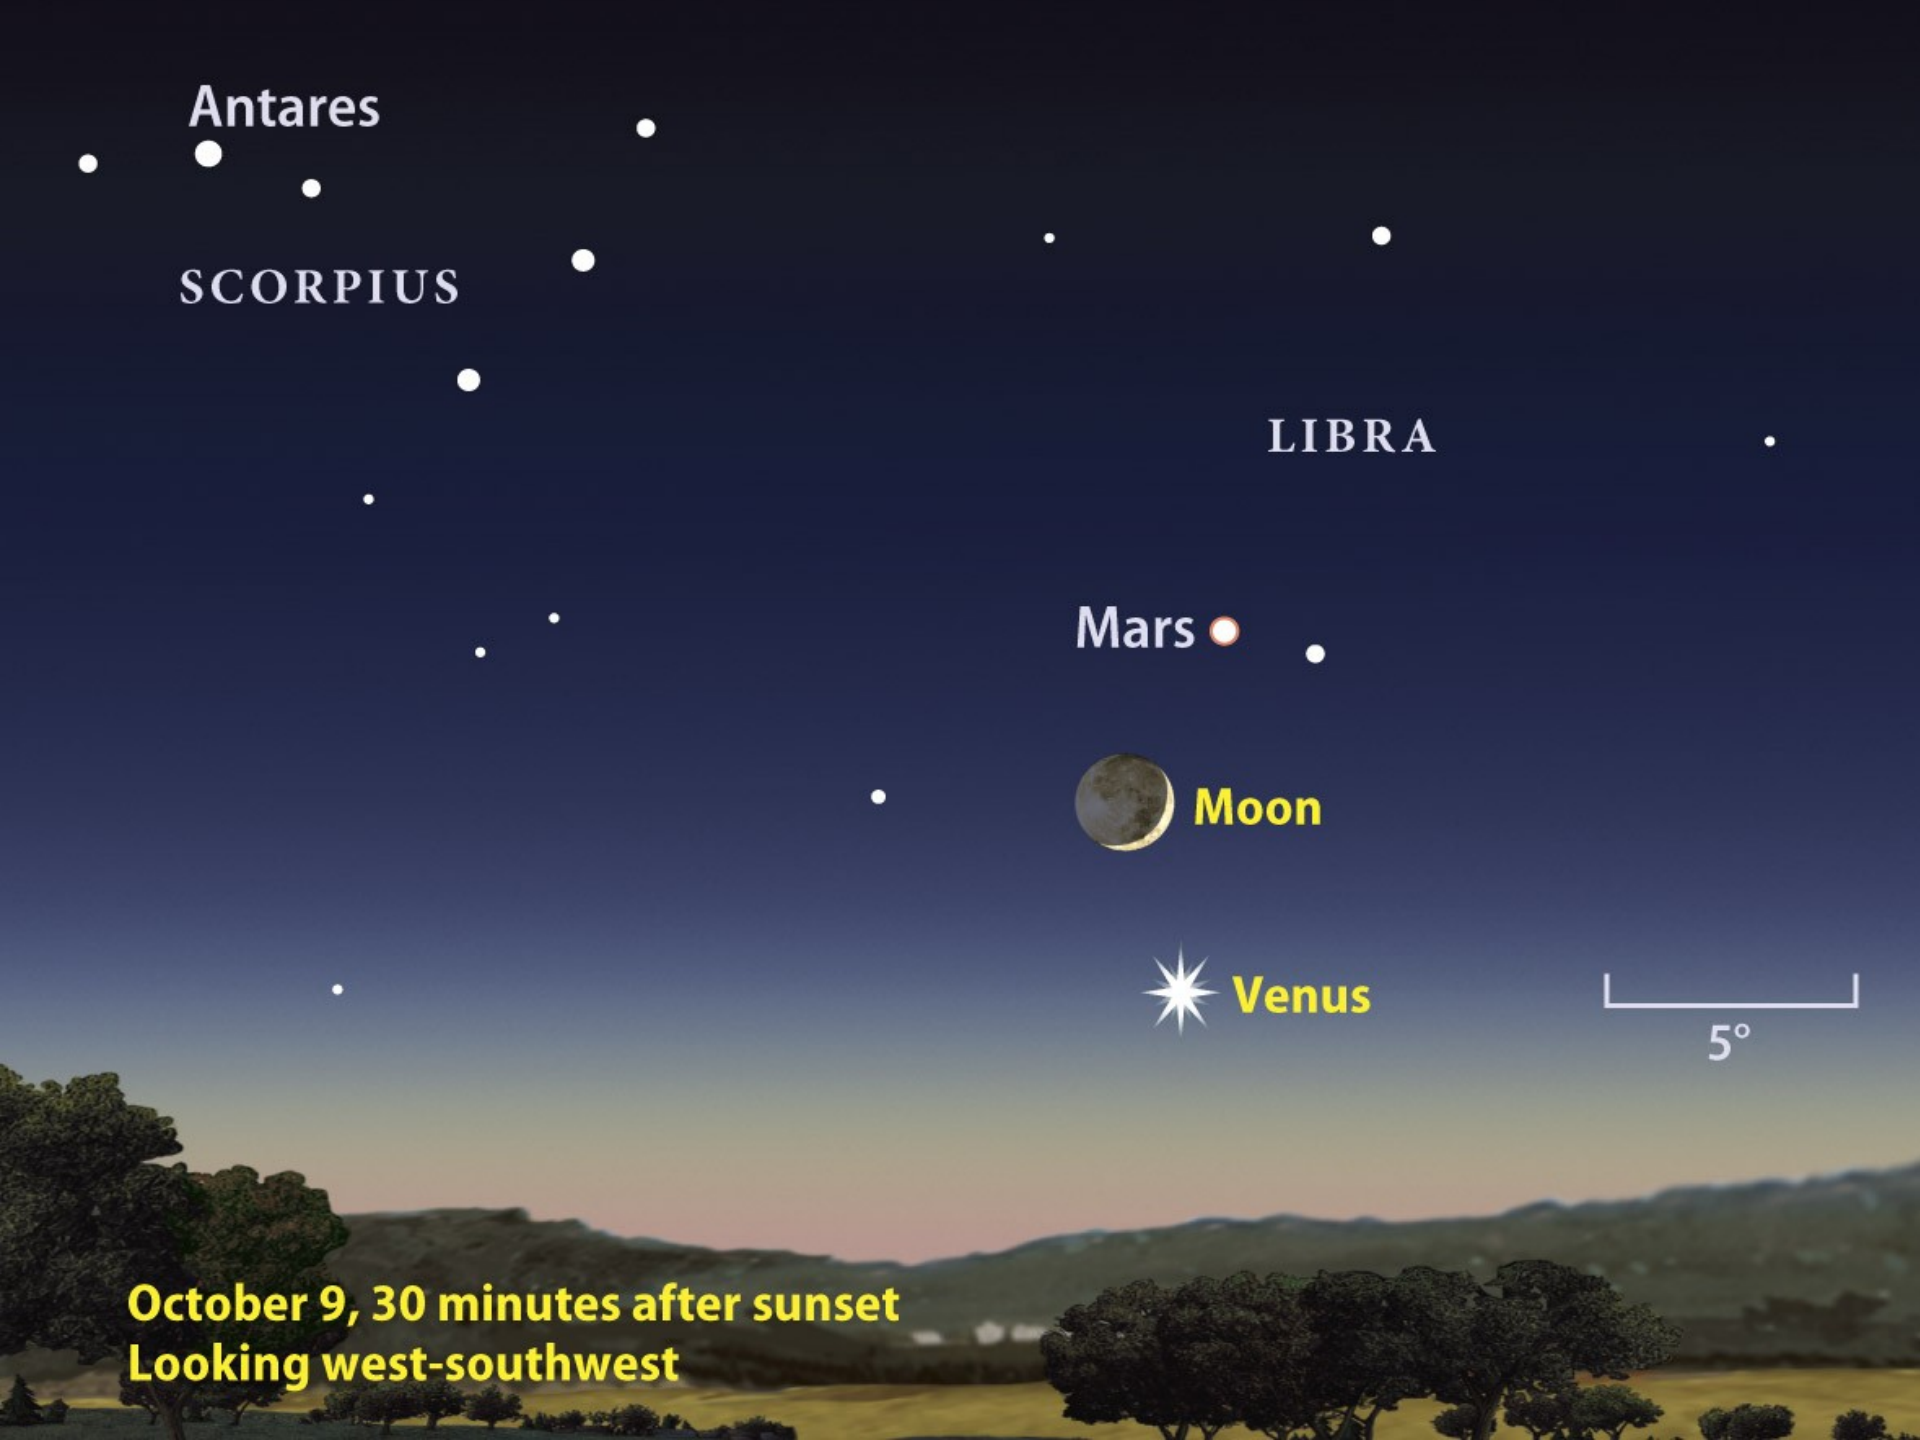

Tonight:

- Venus sets at 8:21 PM
- Mars sets at 8:47 PM
- Jupiter rises at 6:44 PM
- Uranus rises at 6:44 PM
- Neptune sets at 4:13 AM

Astro Events

This month's events ...

- Oct 3: Jupiter Great Red Spot Transit 12:35 am
- Oct 3: Moon near Beehive Cluster 1:00am EDT
- Oct 4-6: Crescent Moon near Regulus & Mercury
- Oct 7: New Moon at 2:44 am EDT
- Oct 9: Crescent Moon, Venus, & Mars 10:00pm
- Oct 20: Comet 103P / Hartley peak magnitude
- Oct 21: Orionid Meteor Shower
- Oct 22: Full Moon 9:37 pm EDT
- Oct 31: Ganymede & Europa Shadow Transit 1:30am
-

SCORPIUS

LIBRA

Mars

Moon

Venus

5°

October 9, 30 minutes after sunset
Looking west-southwest

CASSIOPEIA

Aldebaran

Betelgeuse

10°

October 21, 2 A.M.
Looking southeast

Jupiter on October 31, 1:30 A.M. EDT

●
Ganymede

S

Jupiter

Europa ●

Ganymede's
shadow —●

Europa's
shadow —●

W

15"

LEO

Denebola ●

● Arcturus