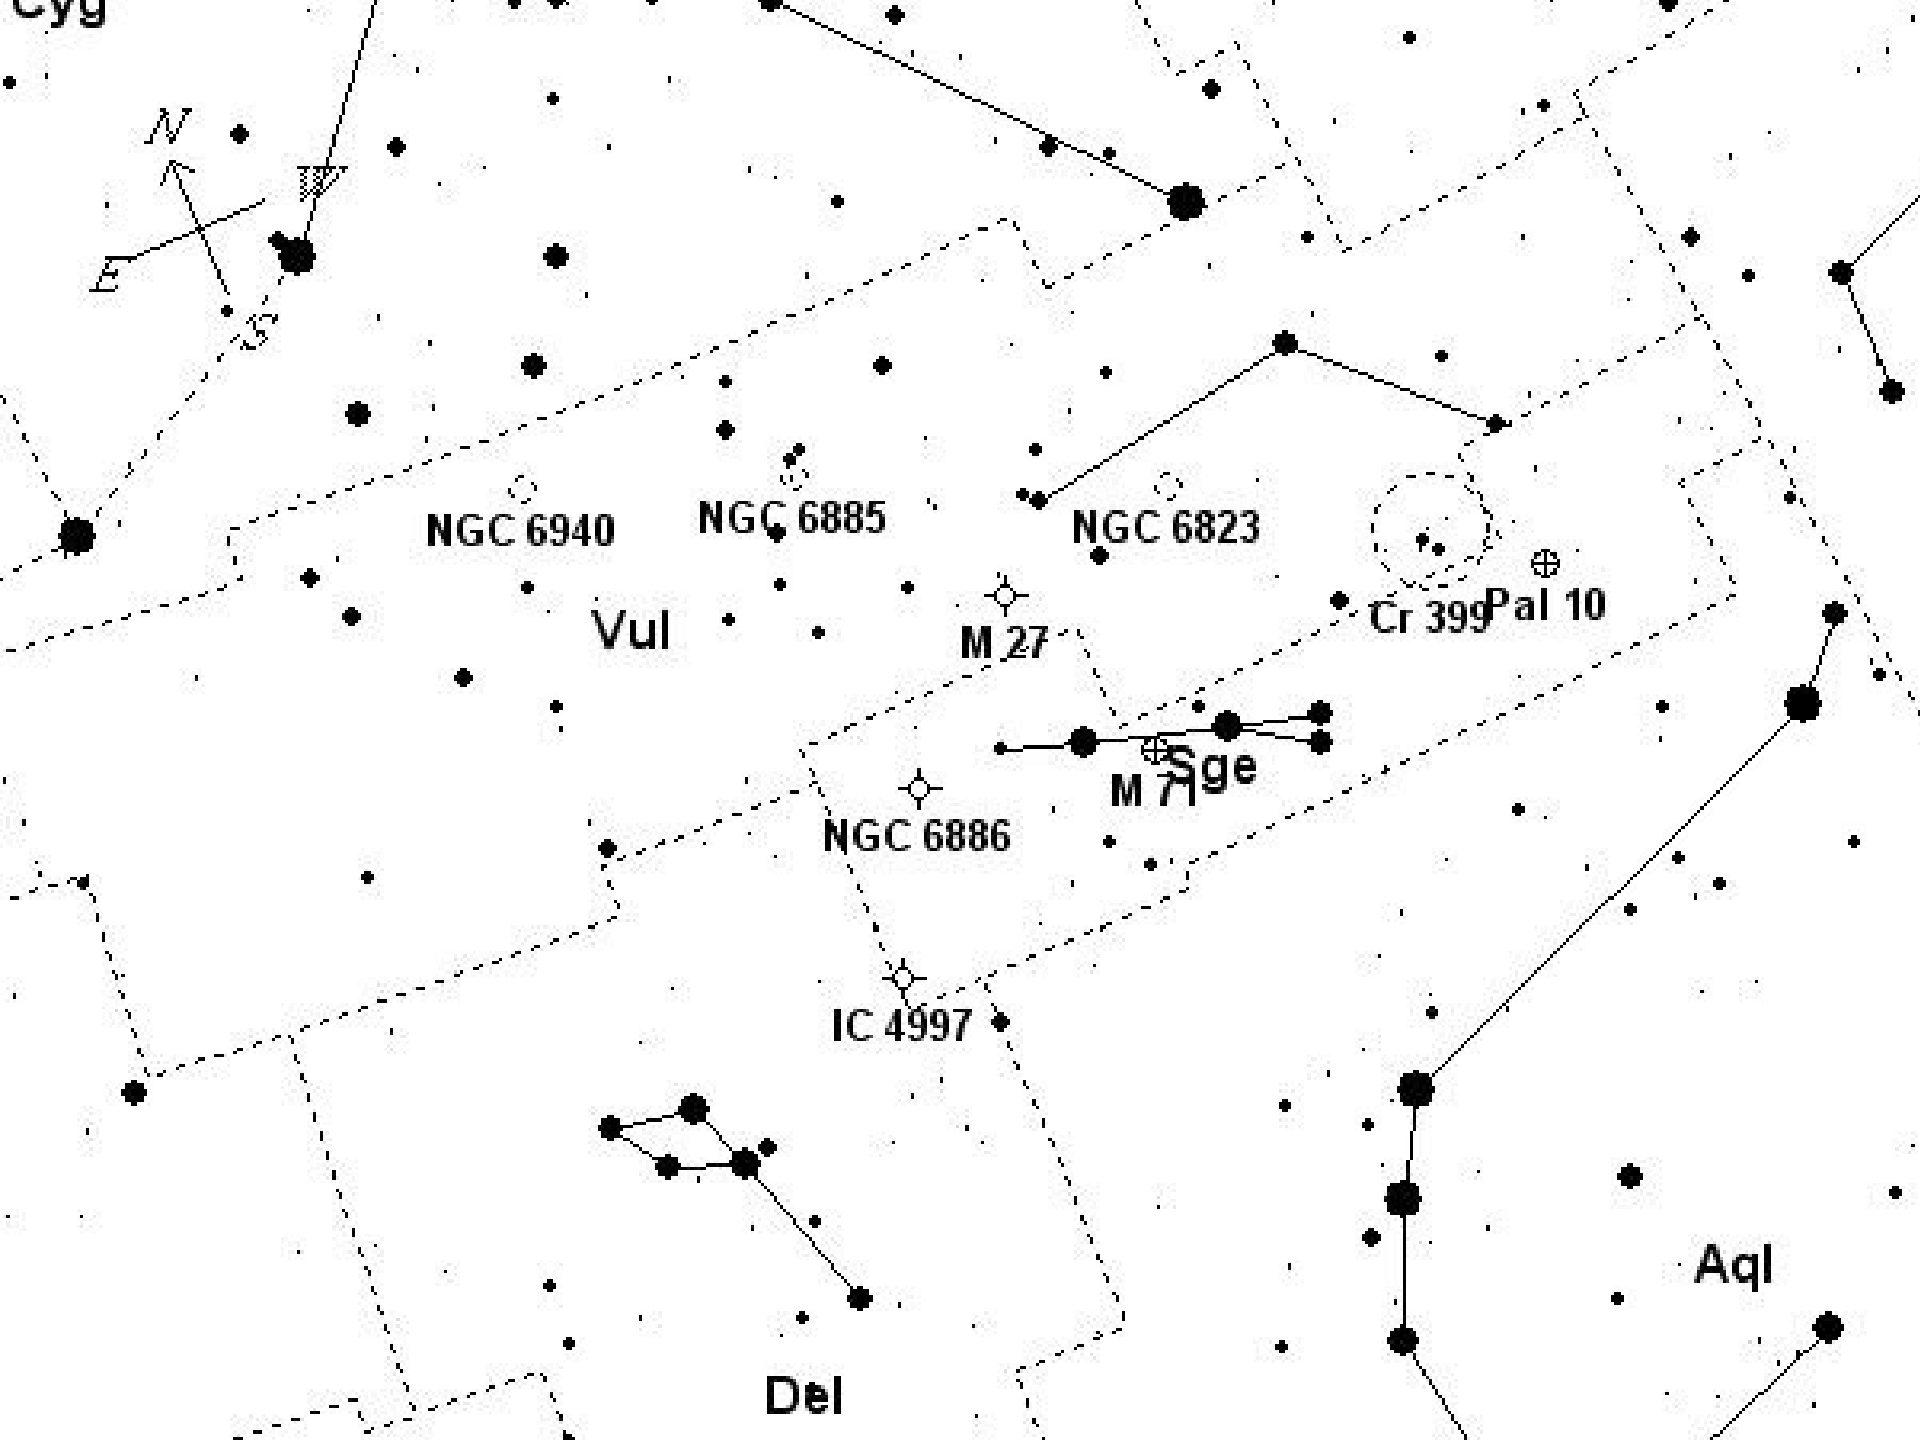

Aldebaran

Betelgeuse

10°

October 21, 2 A.M.
Looking southeast

Jupiter on October 31, 1:30 A.M. EDT

●
Ganymede

S

Jupiter

● Saturn

BOÖTES

CORVUS

10°

Late October, 1 hour before sunrise
Looking east

Target List

Small Telescopes & Binoculars

Object	Type	Mag	Size	Constellation
M31	Galaxy	4.3	189'	Andromeda
M2	Globular Cluster	7.5	13'	Aquarius
M12	Globular Cluster	8.0	14'	Ophiuchus
M13	Globular Cluster	7.0	16'	Hercules
M15	Globular Cluster	7.5	12'	Pegasus
M11	Open Cluster	7.0	14'	Scutum
M39	Open Cluster	5.5	32'	Cygnus
NGC869/884	Double Cluster	5.3	29'	Perseus
M8	Lagoon Nebula	5.0	90'	Sagittarius
M17	Swan Nebula	7.0	46'	Sagittarius
Cr 399	The Coathanger	3.6	90'	Vulpecula