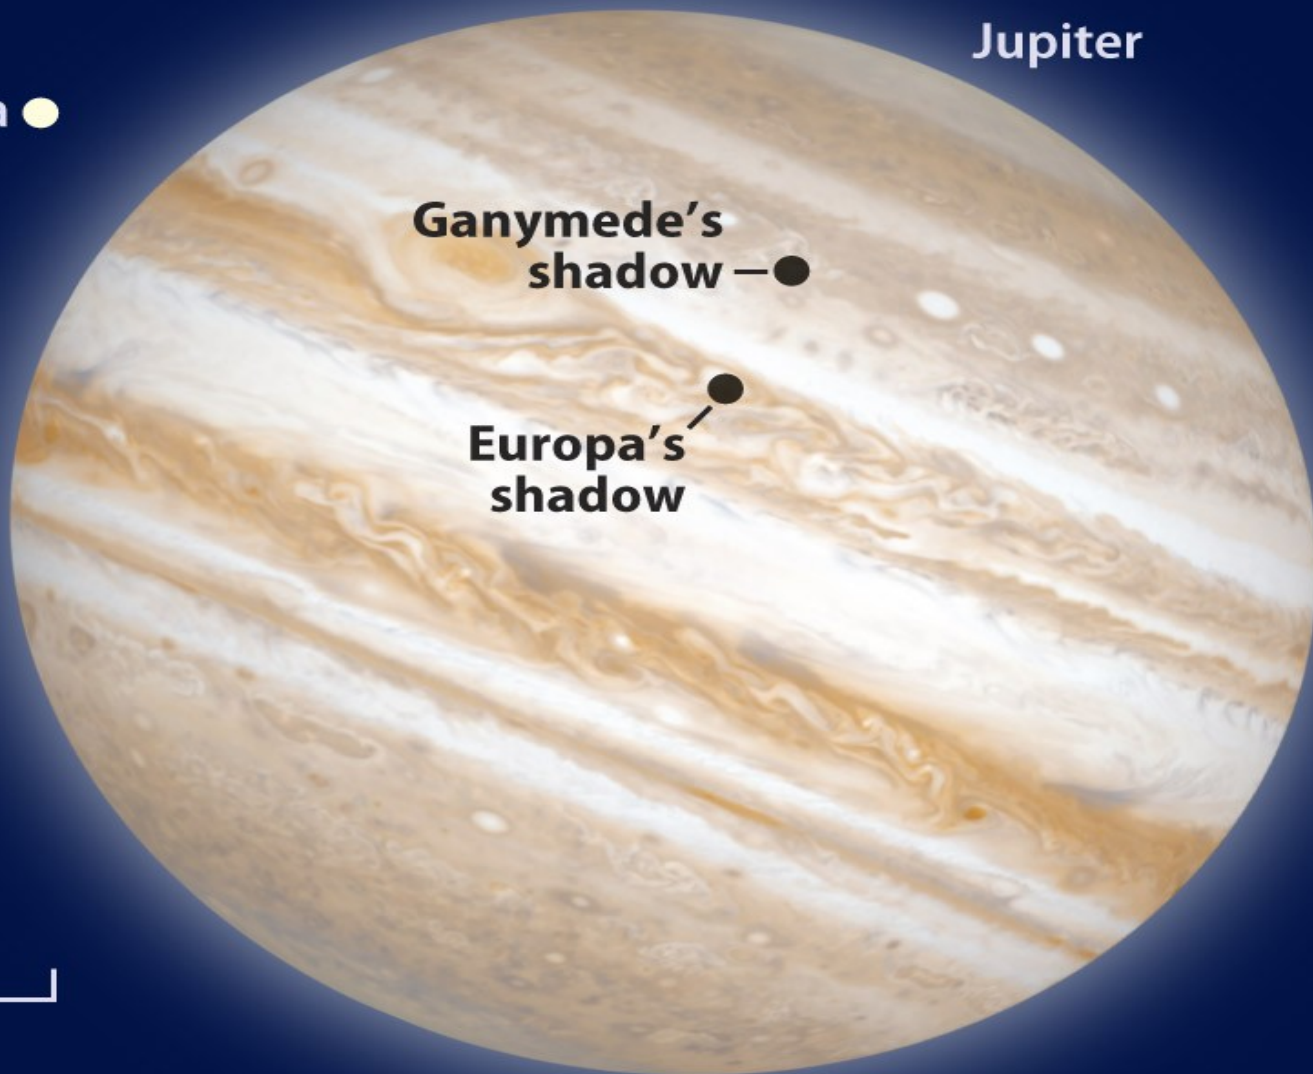

Aldebaran

Betelgeuse

10°

October 21, 2 A.M.
Looking southeast

Jupiter on October 31, 1:30 A.M. EDT

●
Ganymede

S

Jupiter

Europa ●

Ganymede's
shadow —●

Europa's
shadow —●

W

15"

LEO

Denebola ●

● Arcturus

● Saturn

BOÖTES

CORVUS

10°

Late October, 1 hour before sunrise
Looking east

Target List

Small Telescopes & Binoculars

Object	Type	Mag	Size	Constellation
M31	Galaxy	4.3	189'	Andromeda
M2	Globular Cluster	7.5	13'	Aquarius
M12	Globular Cluster	8.0	14'	Ophiuchus
M13	Globular Cluster	7.0	16'	Hercules
M15	Globular Cluster	7.5	12'	Pegasus
M11	Open Cluster	7.0	14'	Scutum
M39	Open Cluster	5.5	32'	Cygnus
NGC869/884	Double Cluster	5.3	29'	Perseus
M8	Lagoon Nebula	5.0	90'	Sagittarius
M17	Swan Nebula	7.0	46'	Sagittarius
Cr 399	The Coathanger	3.6	90'	Vulpecula