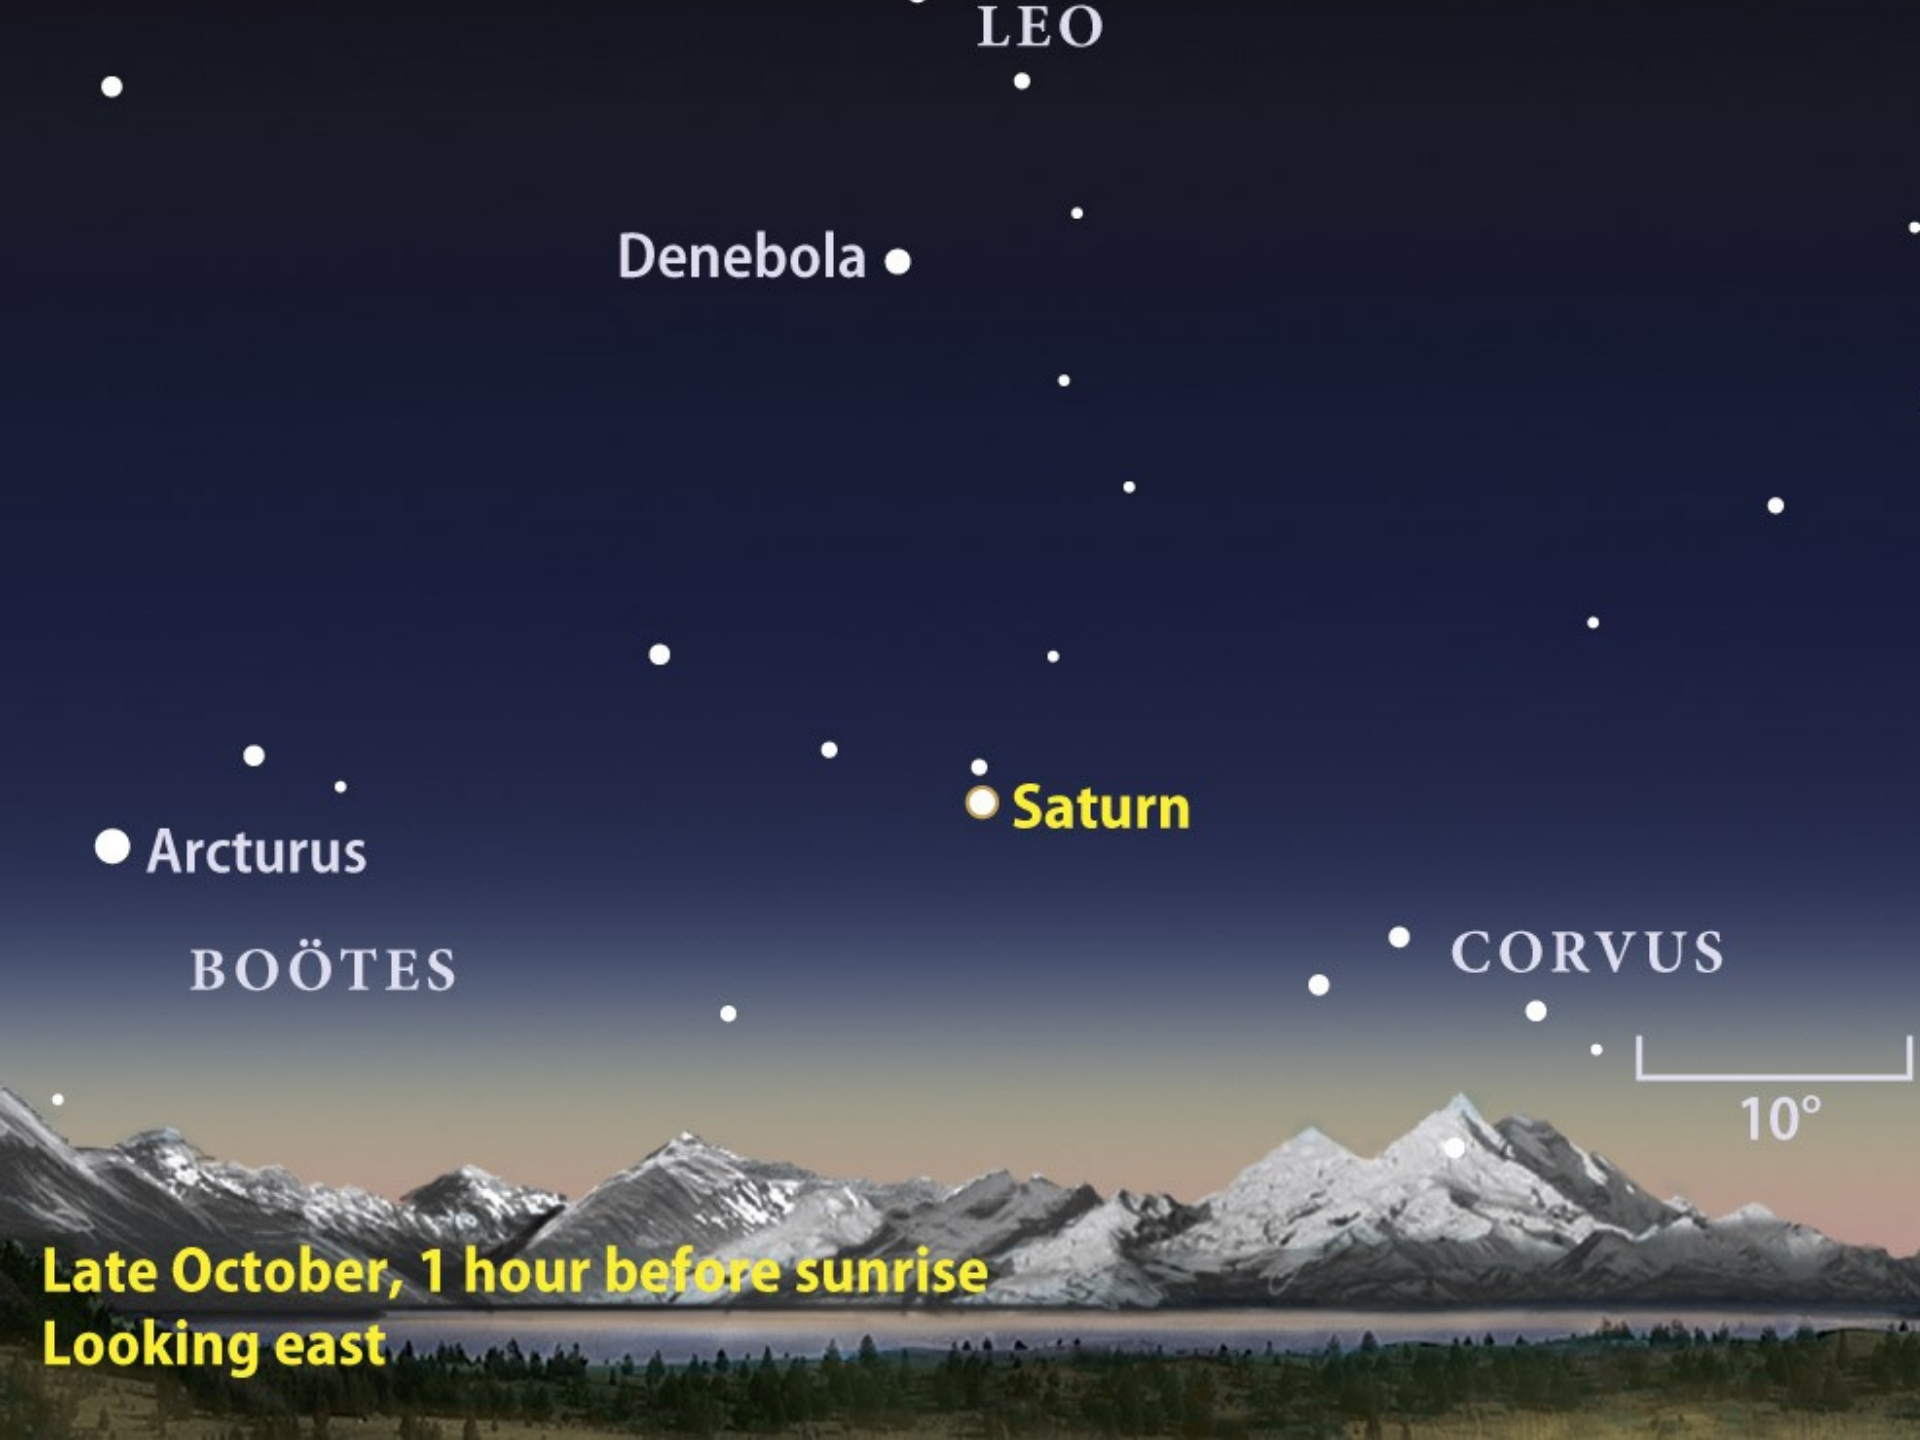

Tonight:

- Venus sets at 8:21 PM
- Mars sets at 8:47 PM
- Jupiter rises at 6:44 PM
- Uranus rises at 6:44 PM
- Neptune sets at 4:13 AM

Astro Events

This month's events ...

- Oct 3: Jupiter Great Red Spot Transit 12:35 am
- Oct 3: Moon near Beehive Cluster 1:00am EDT
- Oct 4-6: Crescent Moon near Regulus & Mercury
- Oct 7: New Moon at 2:44 am EDT
- Oct 9: Crescent Moon, Venus, & Mars 10:00pm
- Oct 20: Comet 103P / Hartley peak magnitude
- Oct 21: Orionid Meteor Shower
- Oct 22: Full Moon 9:37 pm EDT
- Oct 31: Ganymede & Europa Shadow Transit 1:30am
-

Aldebaran

Betelgeuse

10°

October 21, 2 A.M.
Looking southeast

Jupiter on October 31, 1:30 A.M. EDT

●
Ganymede

S

Jupiter

Europa ●

Ganymede's
shadow —●

Europa's
shadow —●

W

15"

LEO

Denebola ●

● Arcturus

● Saturn

BOÖTES

CORVUS

10°

Late October, 1 hour before sunrise
Looking east

Target List

Small Telescopes & Binoculars

Object	Type	Mag	Size	Constellation
M31	Galaxy	4.3	189'	Andromeda
M2	Globular Cluster	7.5	13'	Aquarius
M12	Globular Cluster	8.0	14'	Ophiuchus
M13	Globular Cluster	7.0	16'	Hercules
M15	Globular Cluster	7.5	12'	Pegasus
M11	Open Cluster	7.0	14'	Scutum
M39	Open Cluster	5.5	32'	Cygnus
NGC869/884	Double Cluster	5.3	29'	Perseus
M8	Lagoon Nebula	5.0	90'	Sagittarius
M17	Swan Nebula	7.0	46'	Sagittarius
Cr 399	The Coathanger	3.6	90'	Vulpecula