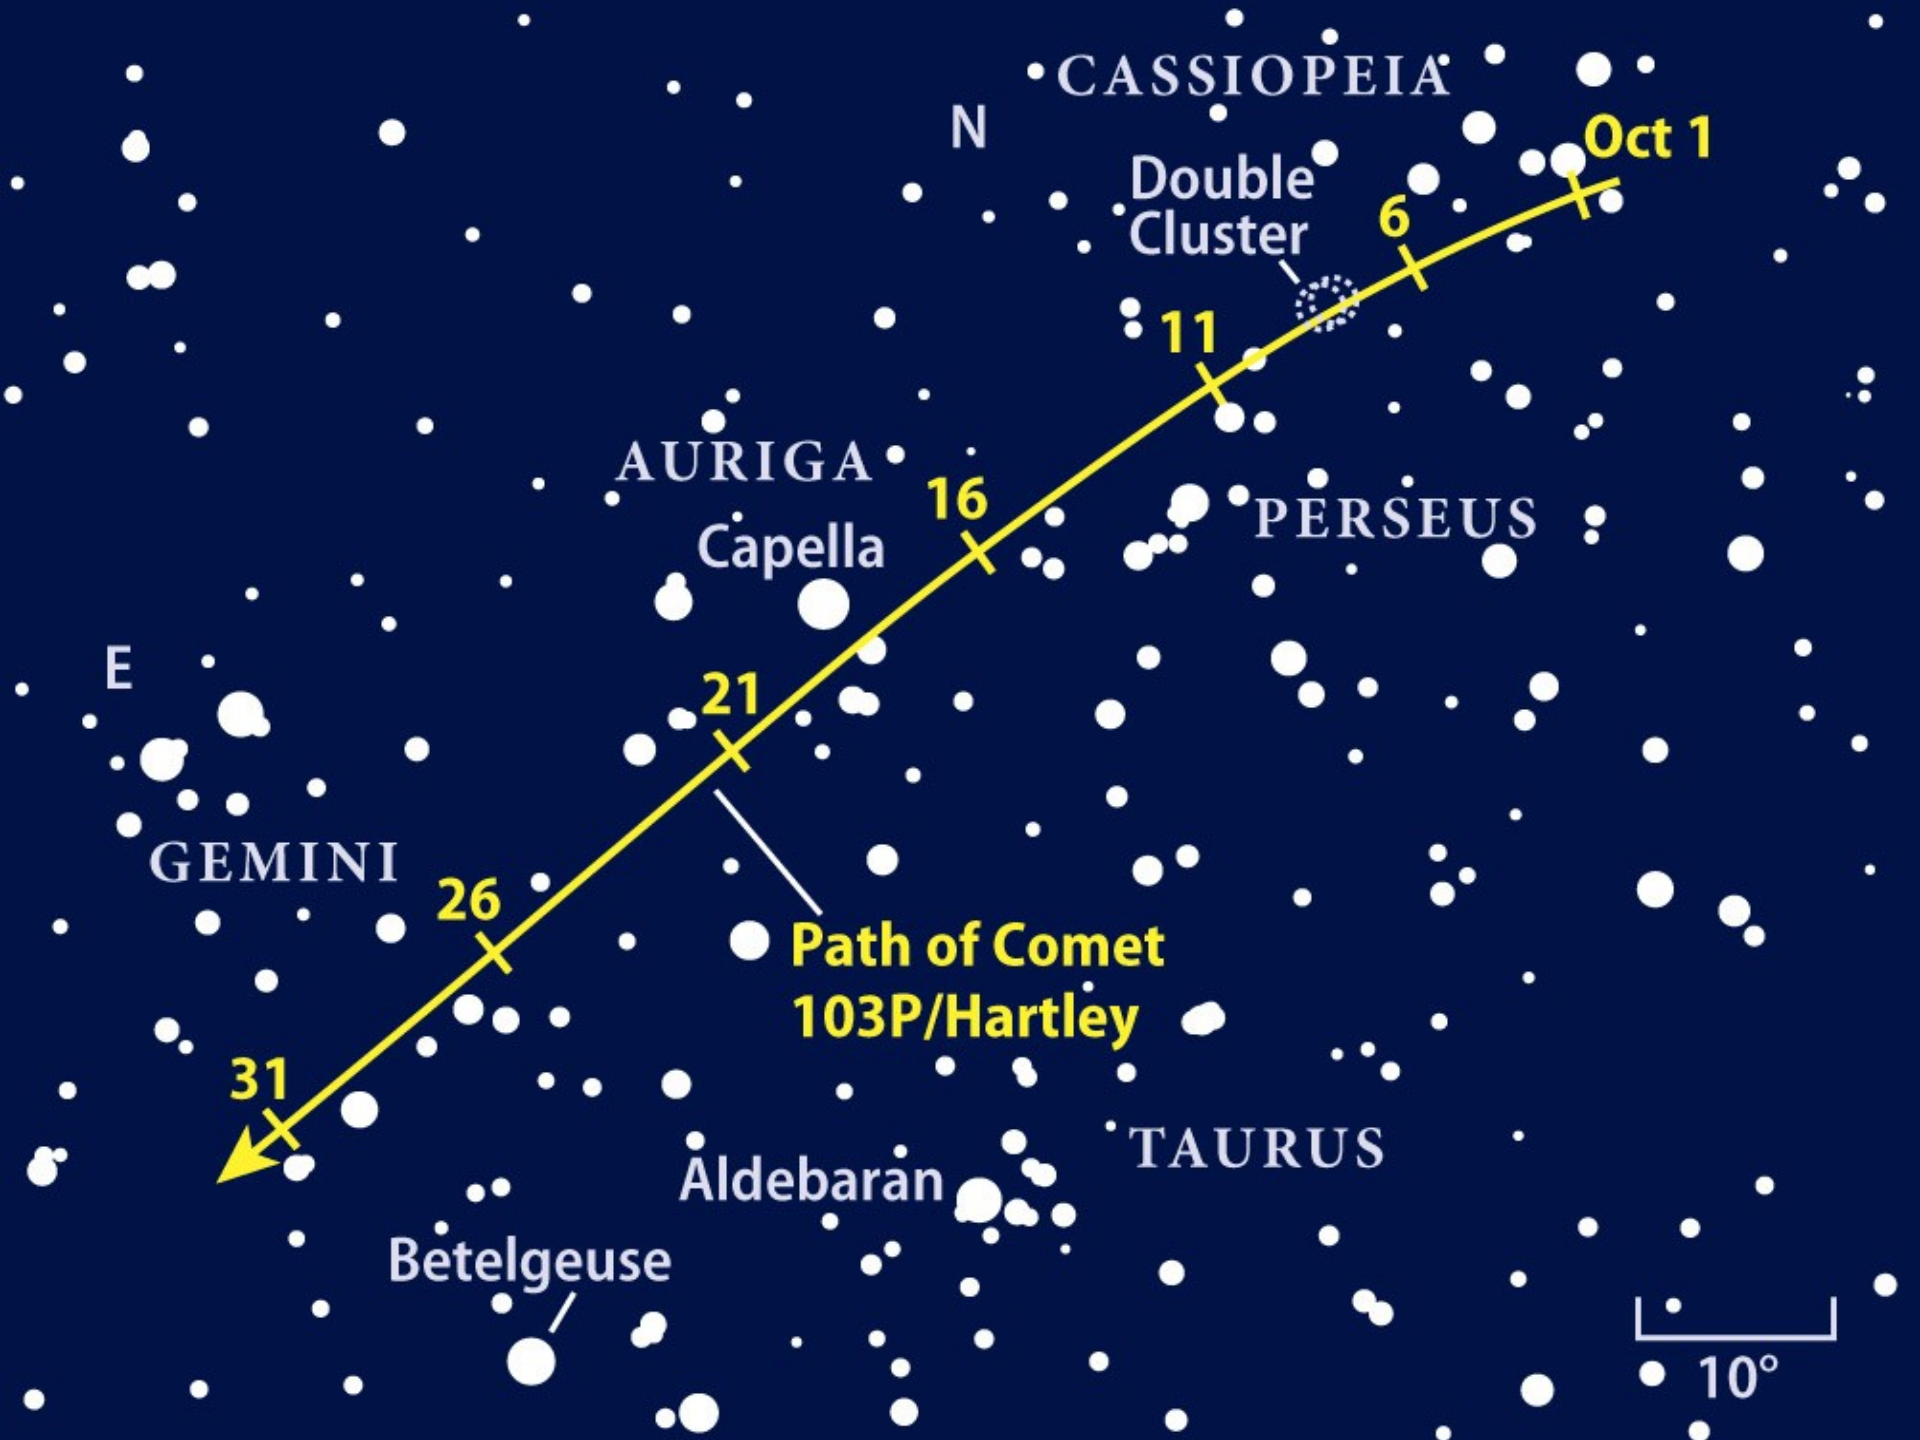

Tonight:

- Venus sets at 8:21 PM
- Mars sets at 8:47 PM
- Jupiter rises at 6:44 PM
- Uranus rises at 6:44 PM
- Neptune sets at 4:13 AM

Astro Events

This month's events ...

- Oct 3: Jupiter Great Red Spot Transit 12:35 am
- Oct 3: Moon near Beehive Cluster 1:00am EDT
- Oct 4-6: Crescent Moon near Regulus & Mercury
- Oct 7: New Moon at 2:44 am EDT
- Oct 9: Crescent Moon, Venus, & Mars 10:00pm
- Oct 20: Comet 103P / Hartley peak magnitude
- Oct 21: Orionid Meteor Shower
- Oct 22: Full Moon 9:37 pm EDT
- Oct 31: Ganymede & Europa Shadow Transit 1:30am
-

Astro Events

Next month's events ...

-

- November 1-31 : The return of Venus & Saturn
- November 6 : New Moon 12:52am EDT
- November 6 : Next CE Chapter Meeting

Dawn, Oct 4–6

30 minutes before sunrise

Antares

SCORPIUS

LIBRA

Mars

Moon

Venus

5°

October 9, 30 minutes after sunset
Looking west-southwest

CASSIOPEIA

Aldebaran

Betelgeuse

10°

October 21, 2 A.M.
Looking southeast

Jupiter on October 31, 1:30 A.M. EDT

●
Ganymede

S

Jupiter