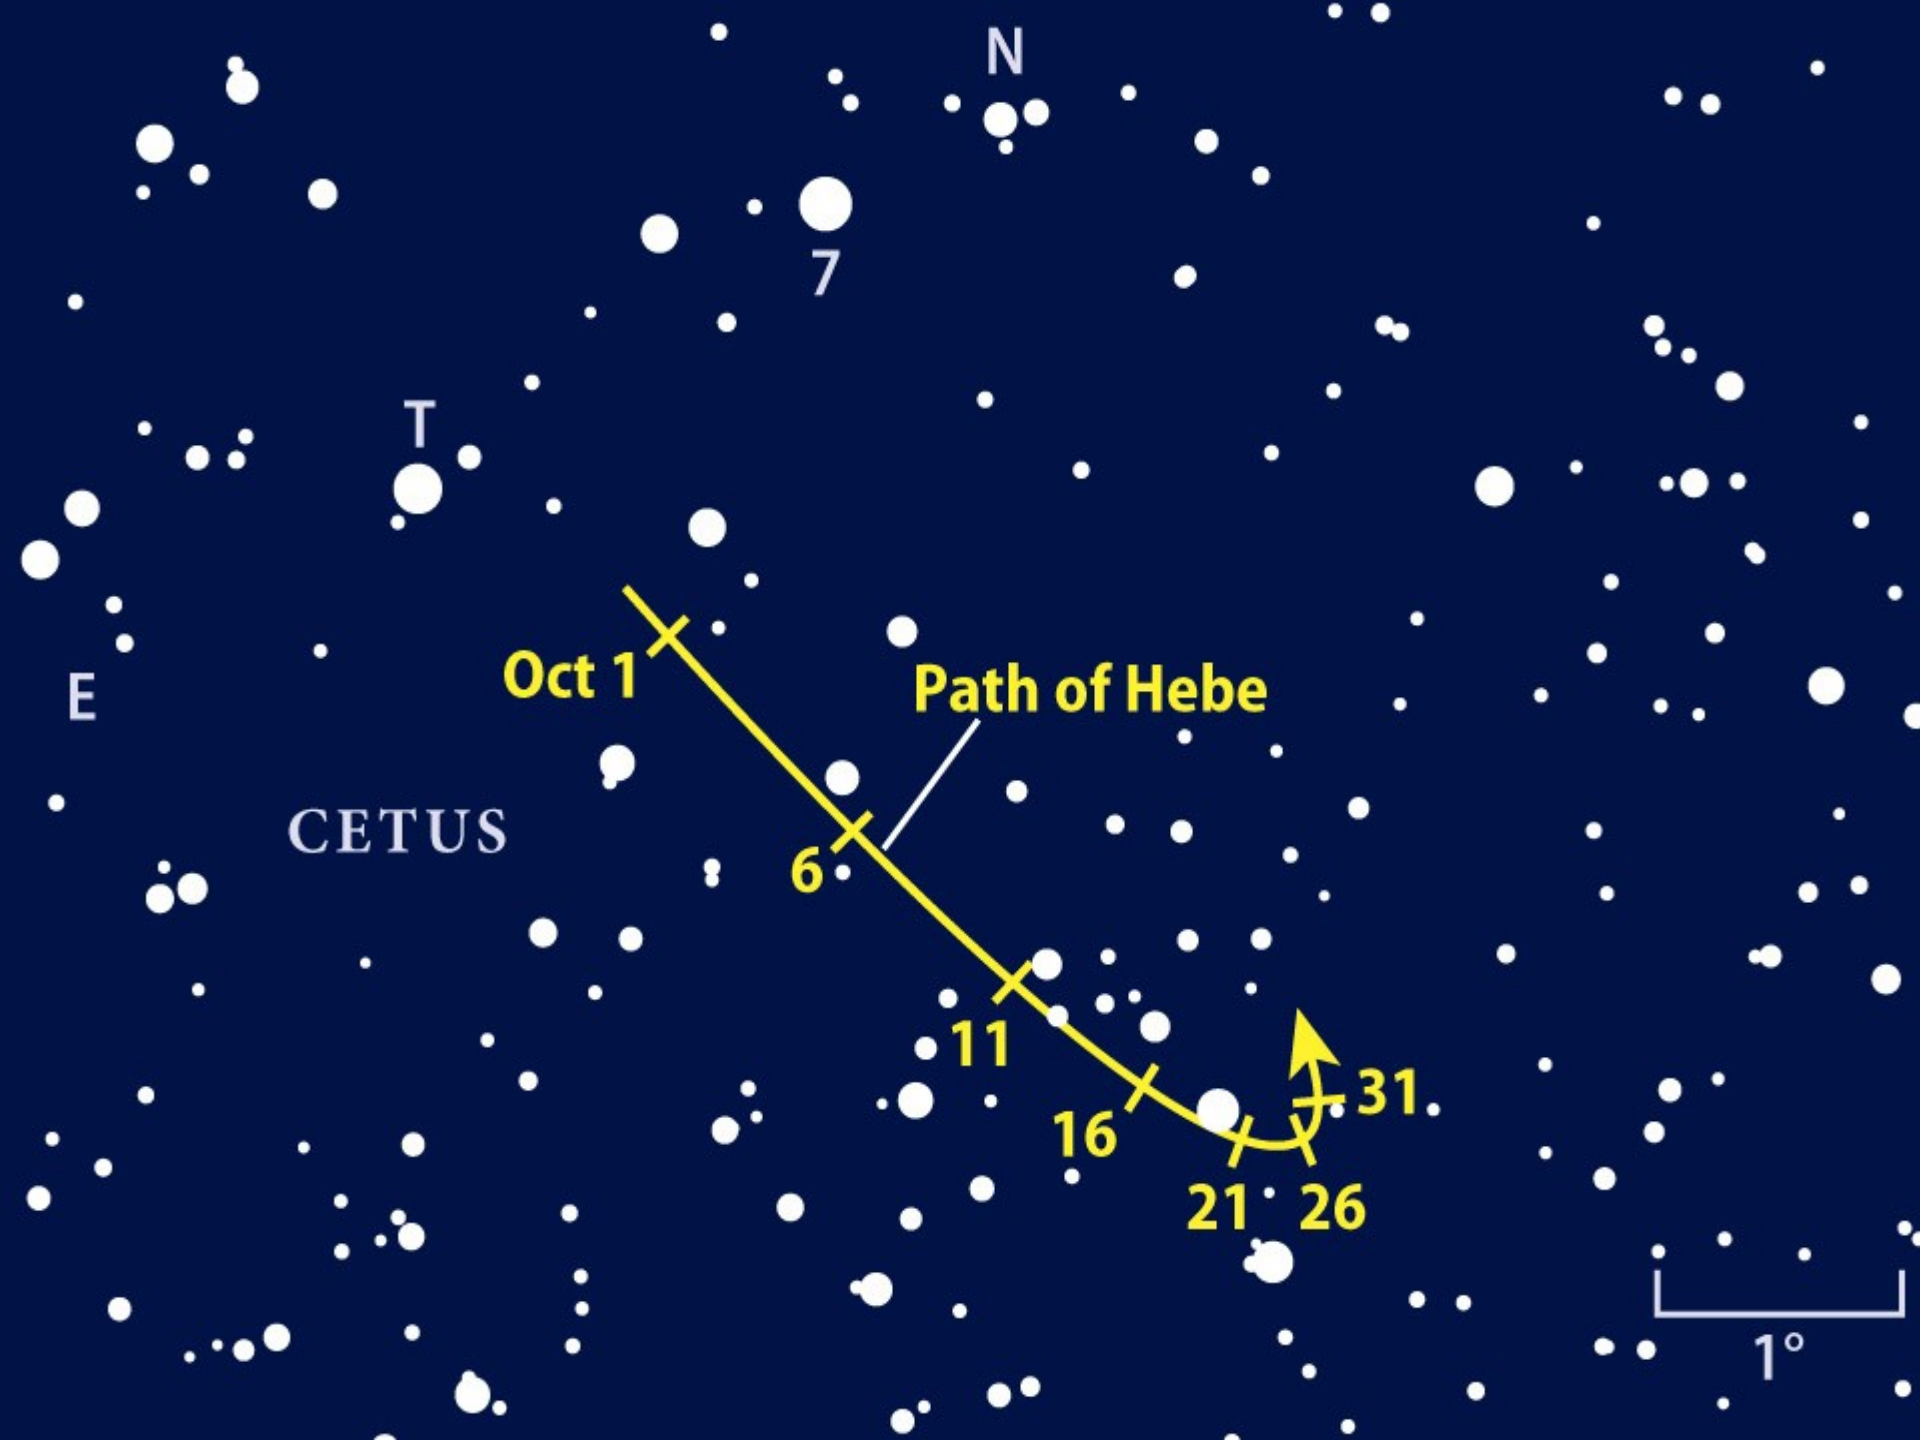

Tonight:

- Venus sets at 8:21 PM
- Mars sets at 8:47 PM
- Jupiter rises at 6:44 PM
- Uranus rises at 6:44 PM
- Neptune sets at 4:13 AM

Astro Events

This month's events ...

- Oct 3: Jupiter Great Red Spot Transit 12:35 am
- Oct 3: Moon near Beehive Cluster 1:00am EDT
- Oct 4-6: Crescent Moon near Regulus & Mercury
- Oct 7: New Moon at 2:44 am EDT
- Oct 9: Crescent Moon, Venus, & Mars 10:00pm
- Oct 20: Comet 103P / Hartley peak magnitude
- Oct 21: Orionid Meteor Shower
- Oct 22: Full Moon 9:37 pm EDT
- Oct 31: Ganymede & Europa Shadow Transit 1:30am
-

Capella

E

21

GEMINI

26

Path of Comet 103P/Hartley

31

TAURUS

Aldebaran

Betelgeuse

10°

October 21, 2 A.M.
Looking southeast

Jupiter on October 31, 1:30 A.M. EDT

●
Ganymede

S

Jupiter

Europa ●

Ganymede's
shadow —●

Europa's
shadow —●

W

15"

LEO

Denebola ●

● Arcturus