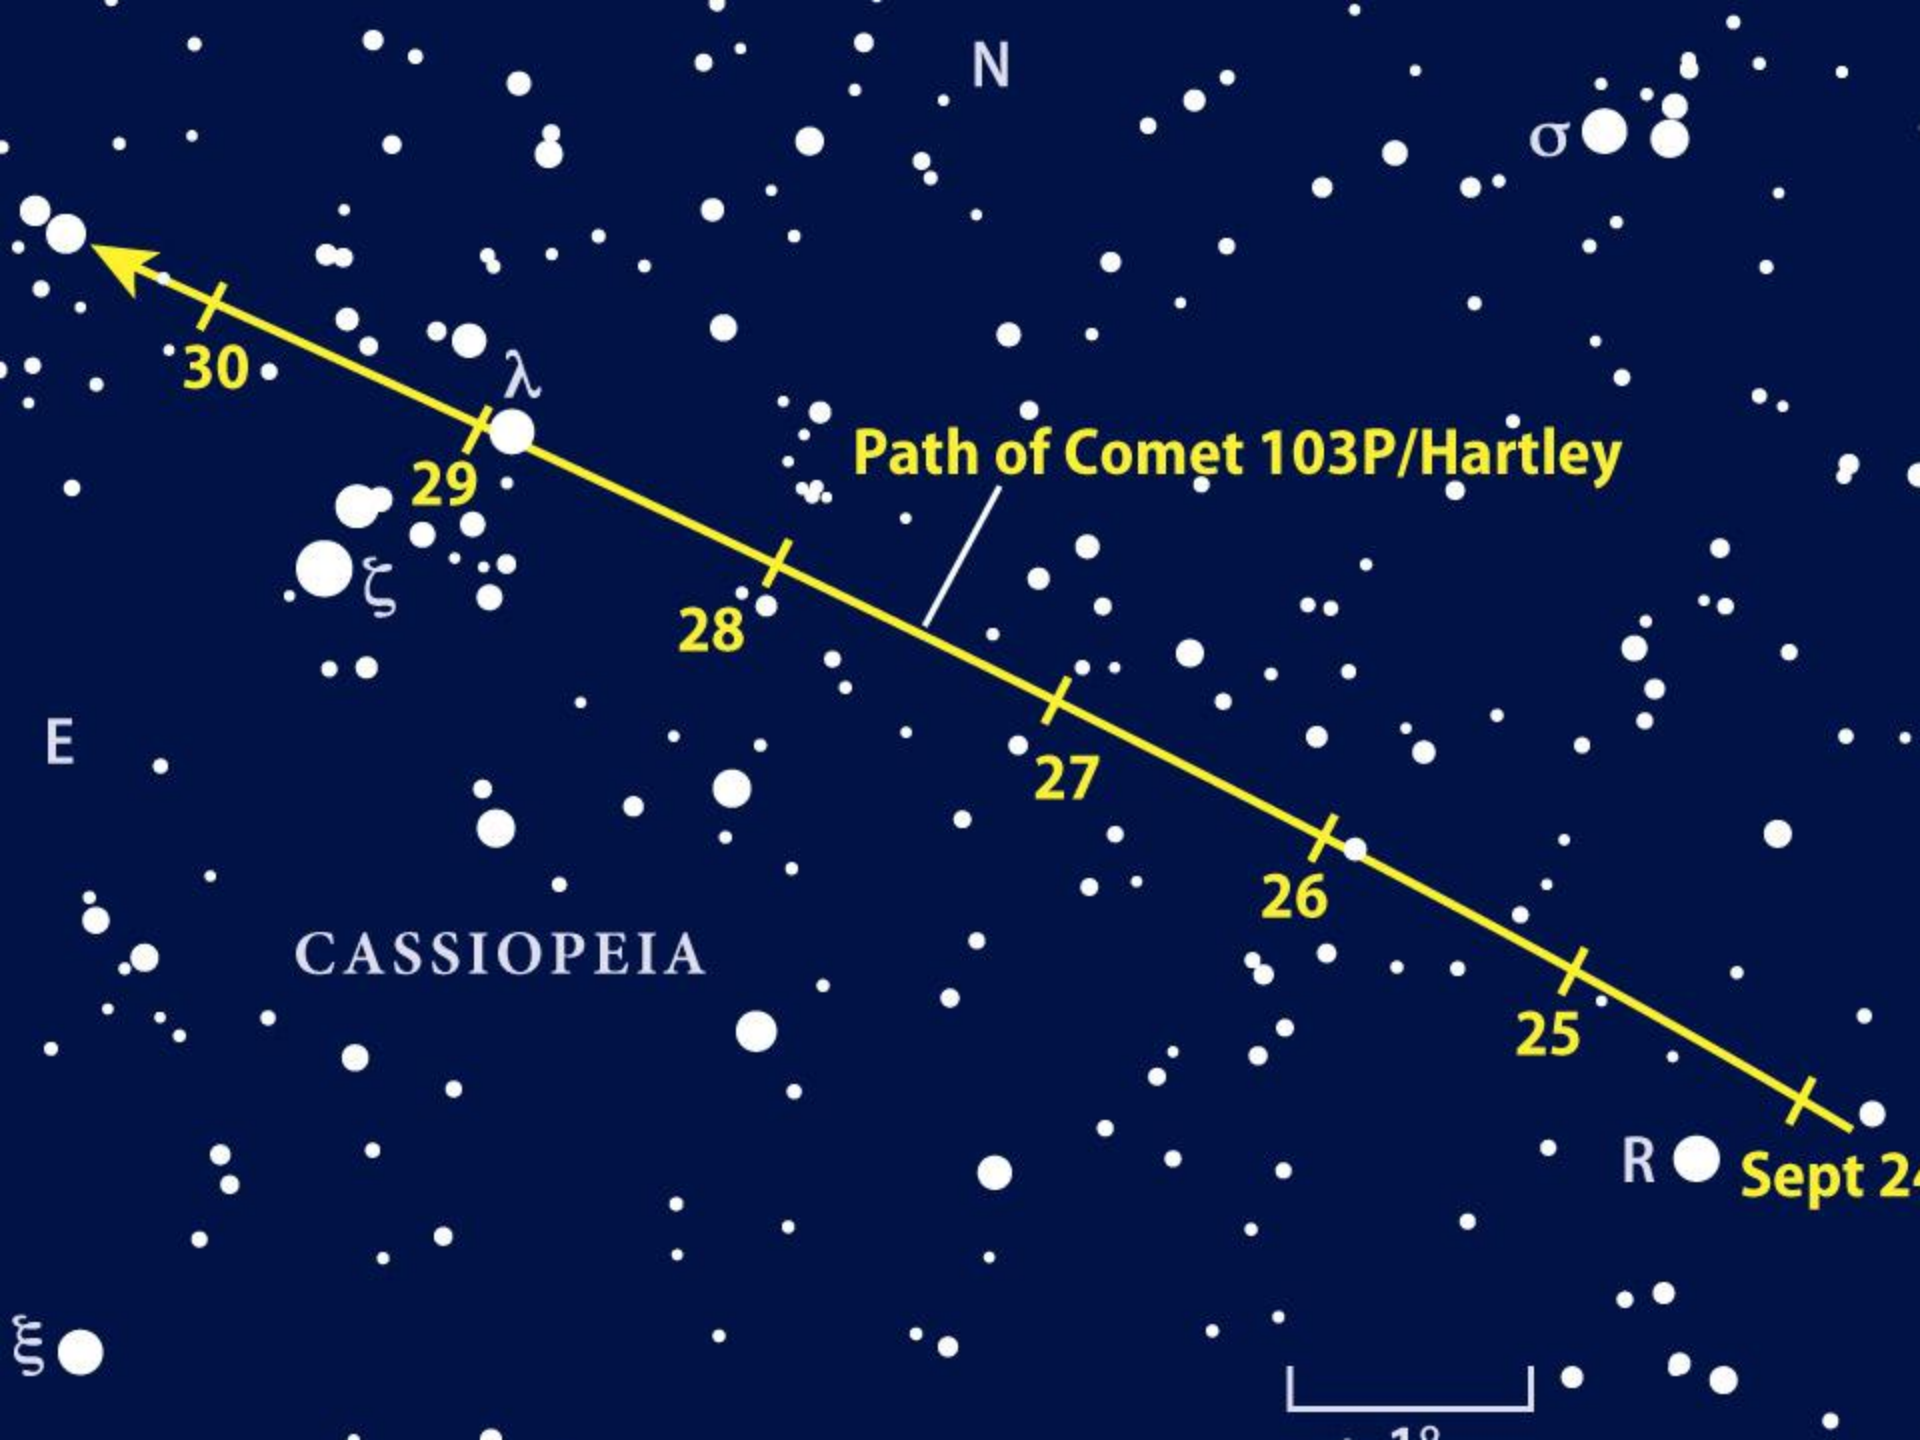

## This month's events ...

- Sept 6-21 Zodiacal Light visible before sunrise
- Sept 11 - Venus  $6^{\circ}$  right of Moon
- Sept 13 – Antares  $4^{\circ}$  left of crescent Moon
- Sept 19 – Mercury at Greatest Western Elong
- Sept 21 – Jupiter at Opposition (49.9" across)
- Sept 21 - Uranus at Opposition (3.7" across)
- Sept 21 – Asteroid Hebe at Opposition
- Sept 23 – Full Moon
- Sept 24 - 4 Galilean moons East of Jupiter

## Next month's events ...

- Sept 24 – Oct 31: Comet 103P/Hartley
- October 1 : Venus, Spica, Mars within  $5^\circ$
- October 2 : Next CE meeting

# Jupiter on September 24, 3:30 A.M. EDT

S

Jupiter

W

Io •

• Europa

Callisto •

Ganymede •

24

20

27

33

30

1°