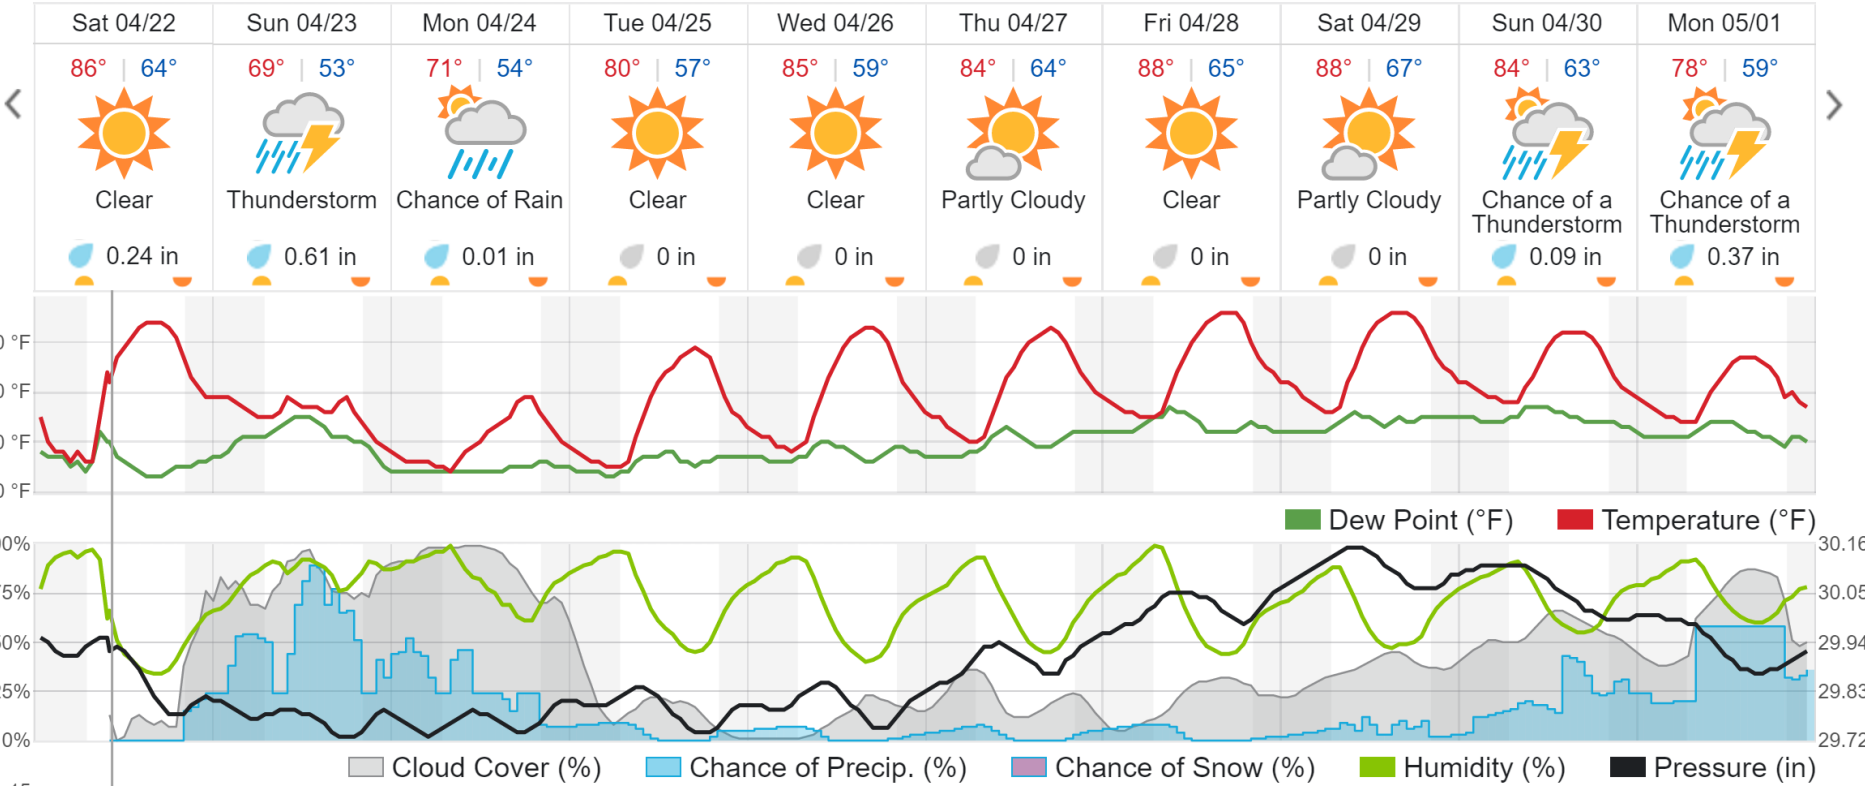

Current Conditions at Jon Wood Field

(Weather forecast data by www.wunderground.com)