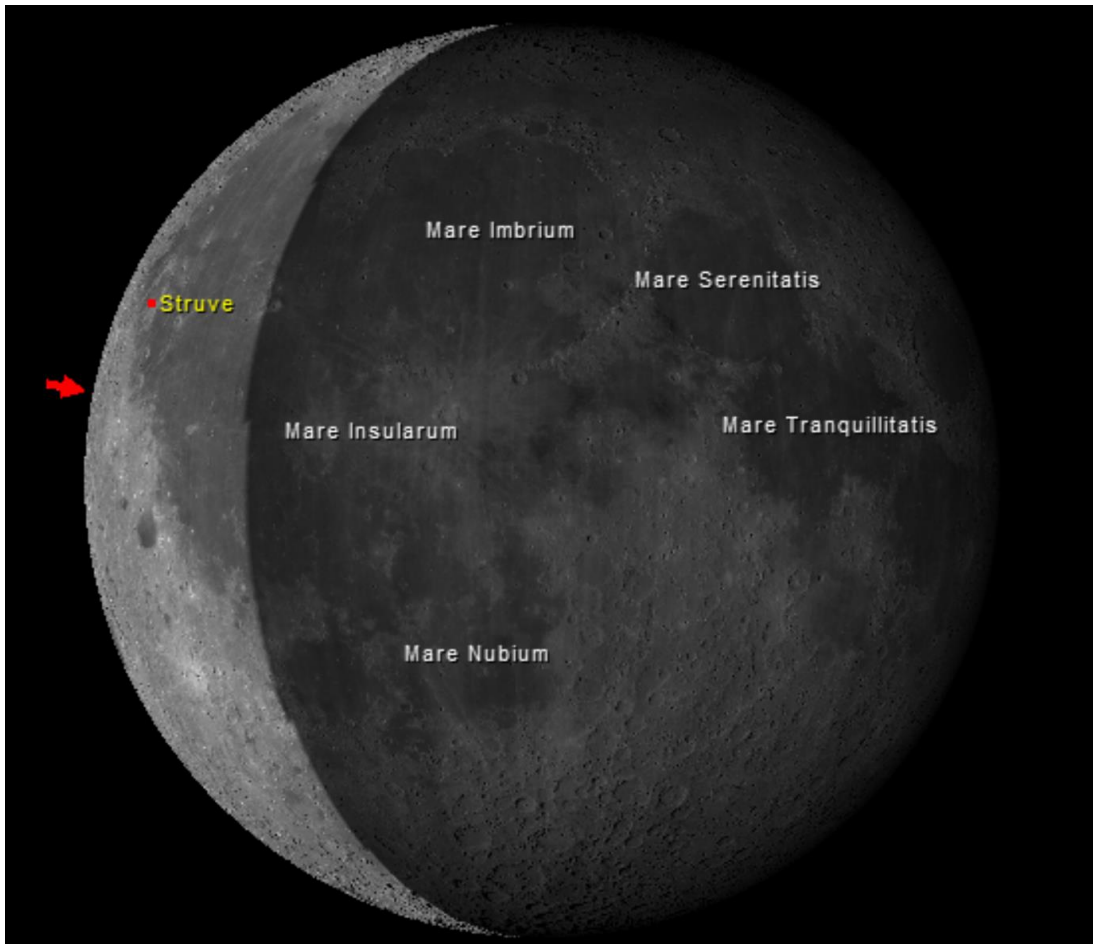

# The Lunar Update!

Image by Mike Shaw: Craters Moretus and Short

# The Moon: April 22, 2017

**Lunation: 25.5 Day**

**Illumination: 17.5%**

**Mag: -7.1**

**Distance:**

**235,106 mi**

**379,279 km**

**1.27 Light Second**

**Apparent Diameter: 31.5'**

**Location: Aquarius**