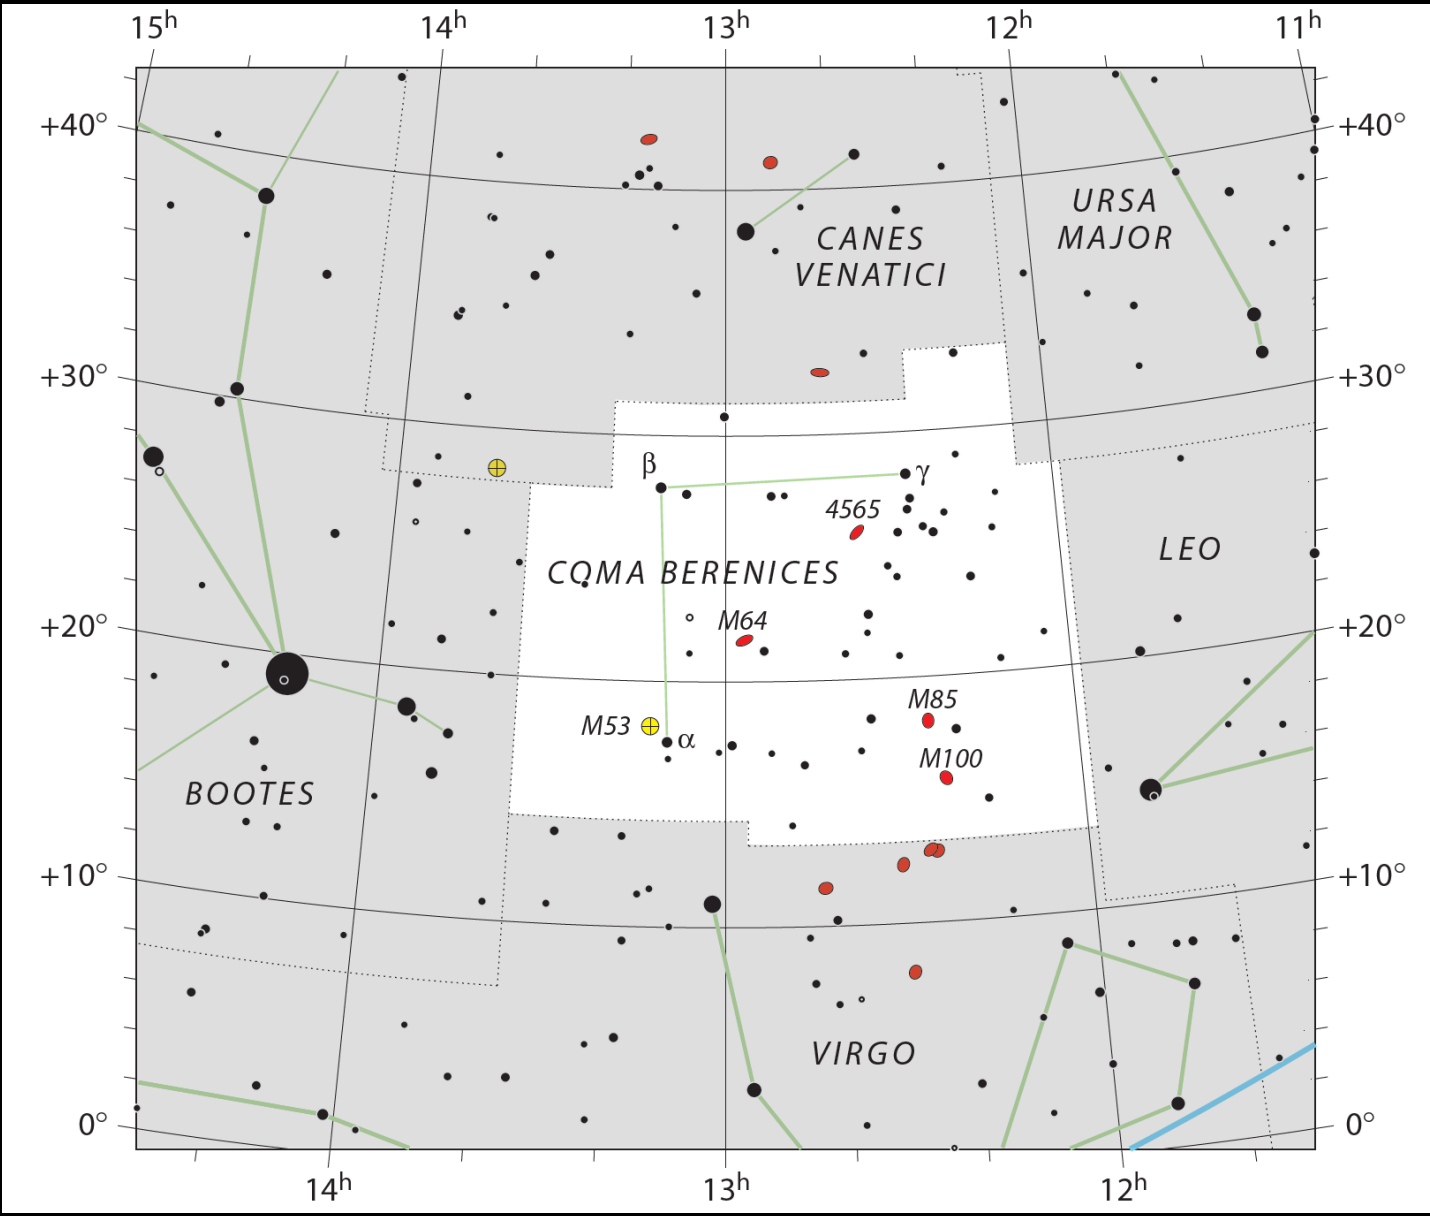

# Jupiter – Planet of the Month

Opposition April 7<sup>th</sup> -- Mag -2.5

- Diameter: 86,881 mi (11x Earth)
- Volume: 1,300 Earths
- Rotation: 9.925 hours
- Orbit: 11.86 years
- Max size 2017: 44.3"
- April 22<sup>nd</sup> size: 44.0"

# Valorie's Constellations of the Month:

- **Canes Venatici**
- **Coma Berenices**
- **Sextans**
- **Leo, Leo Minor, Ursa Major**

Canes Venatici

Com

Coma Berenices